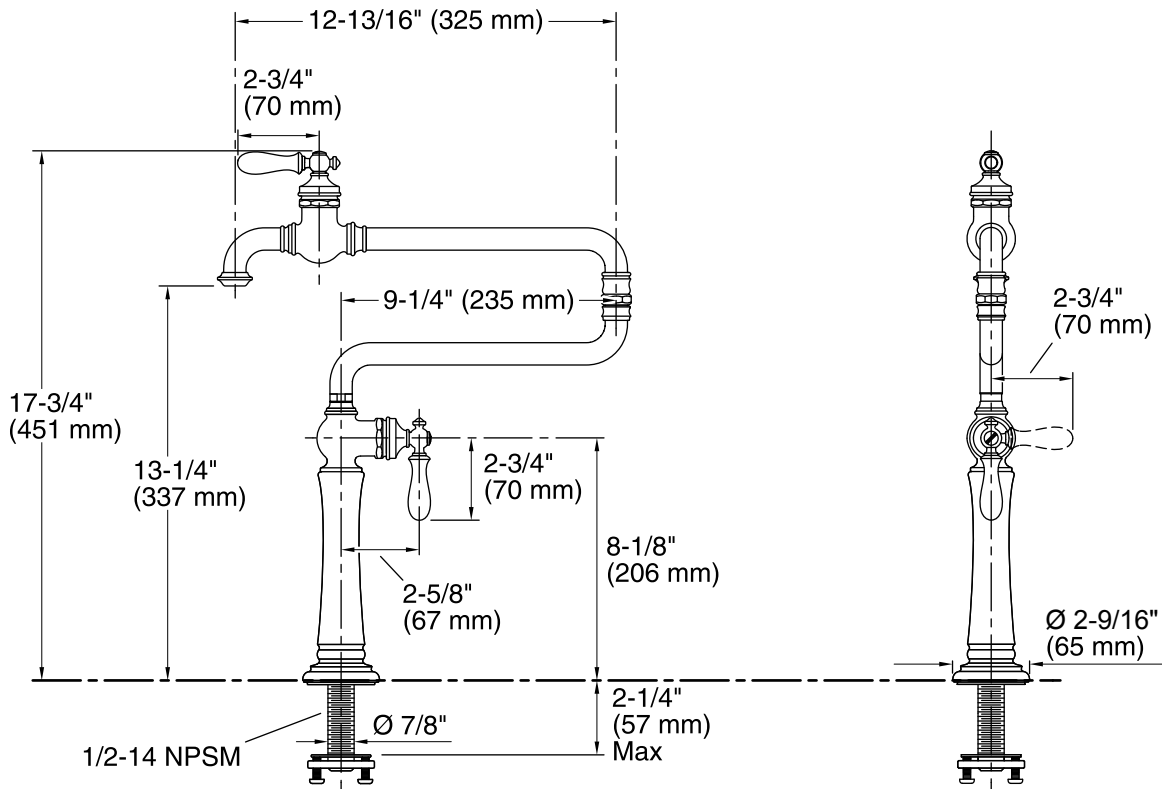

Technical Information

All product dimensions are nominal.

Spout reach: 22" (559 mm)

Faucet:

Flow rate: 3.2 gal/min (12.1 l/min)

Pressure: 60 psi (4.1 bar)

Notes

Install this product according to the installation guide.

Supply hose not included. Requires a flexible supply hose with a 3/8" compression nut and 1/2-14 NPSM nut.