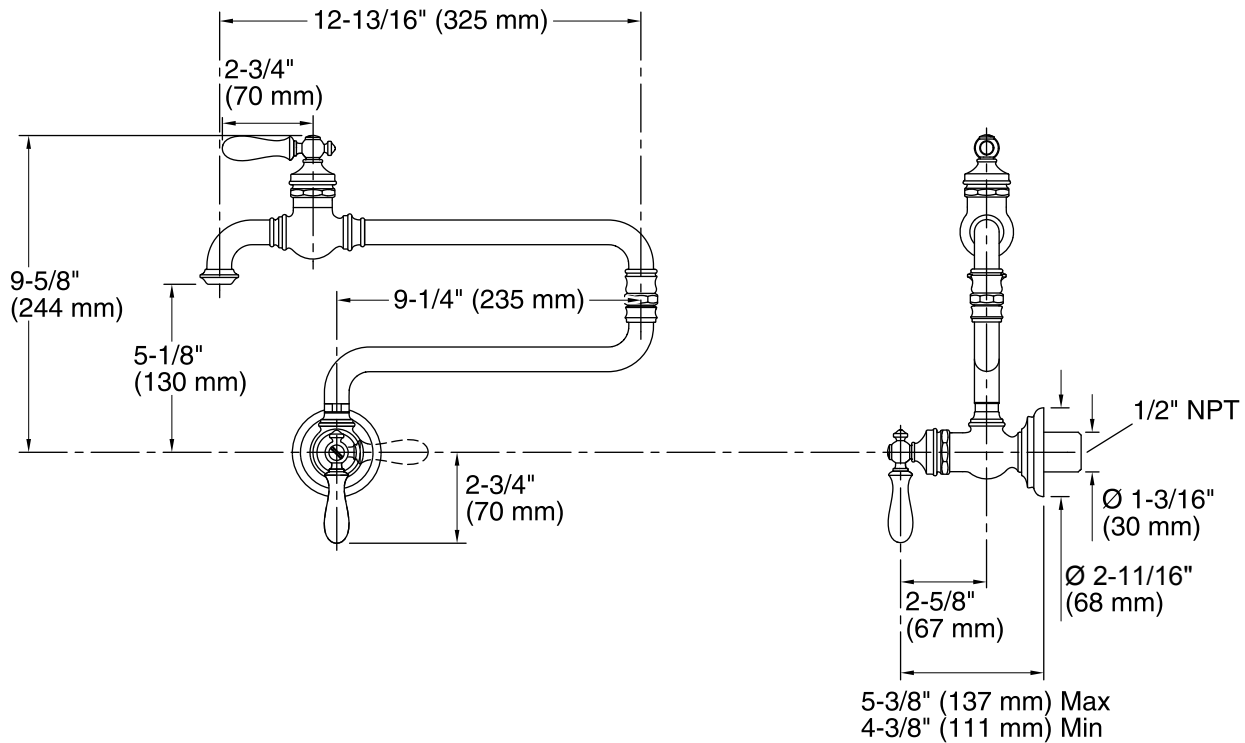

Features

- Ceramic disc valves exceed industry longevity standards, ensuring durable performance for life.
- Articulating spout with 360-degree rotation offers superior clearance for filling pots on cooktops and ranges.
- Single lever handle with main lever shutoff.
- 3.2 gal/min (12.1 l/min) @ 60 psi (4.1 bar).
- Coordinates with other Artifacts kitchen products.

Color tiles intended for reference only.

Color	Code	Description
	CP	Polished Chrome
	SN	Vibrant® Polished Nickel
	VS	Vibrant® Stainless
	2BZ	Oil-Rubbed Bronze

Technical Information

All product dimensions are nominal.

Spout reach: 22" (559 mm)

Faucet:

Flow rate: 3.2 gal/min (12.1 l/min)

Pressure: 60 psi (4.1 bar)

Notes

Install this product according to the installation guide.