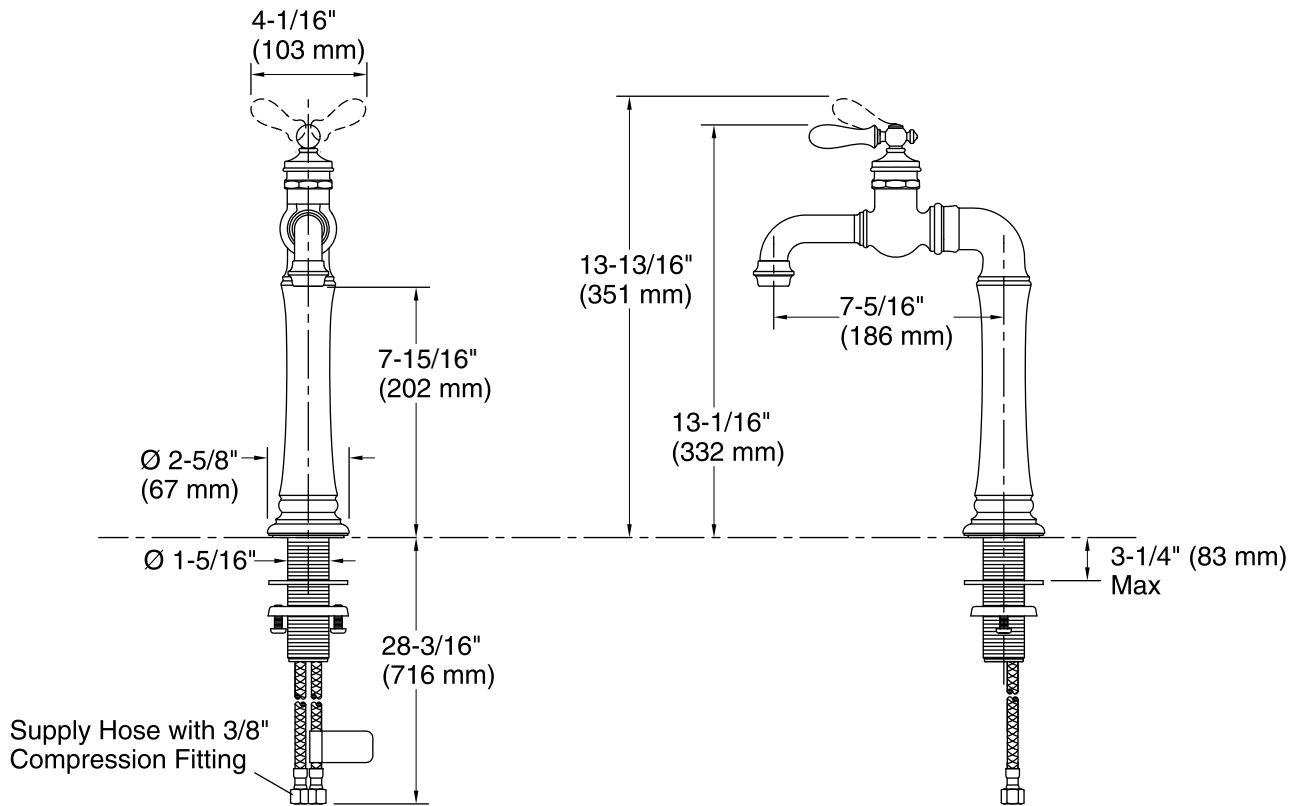

Technical Information

All product dimensions are nominal.

Valve body: Plastic
Spout reach: 7-5/16" (186 mm)

Faucet:

Flow rate: 1.8 gal/min (6.8 l/min)
Pressure: 60 psi (4.1 bar)

Notes

Install this product according to the installation guide.