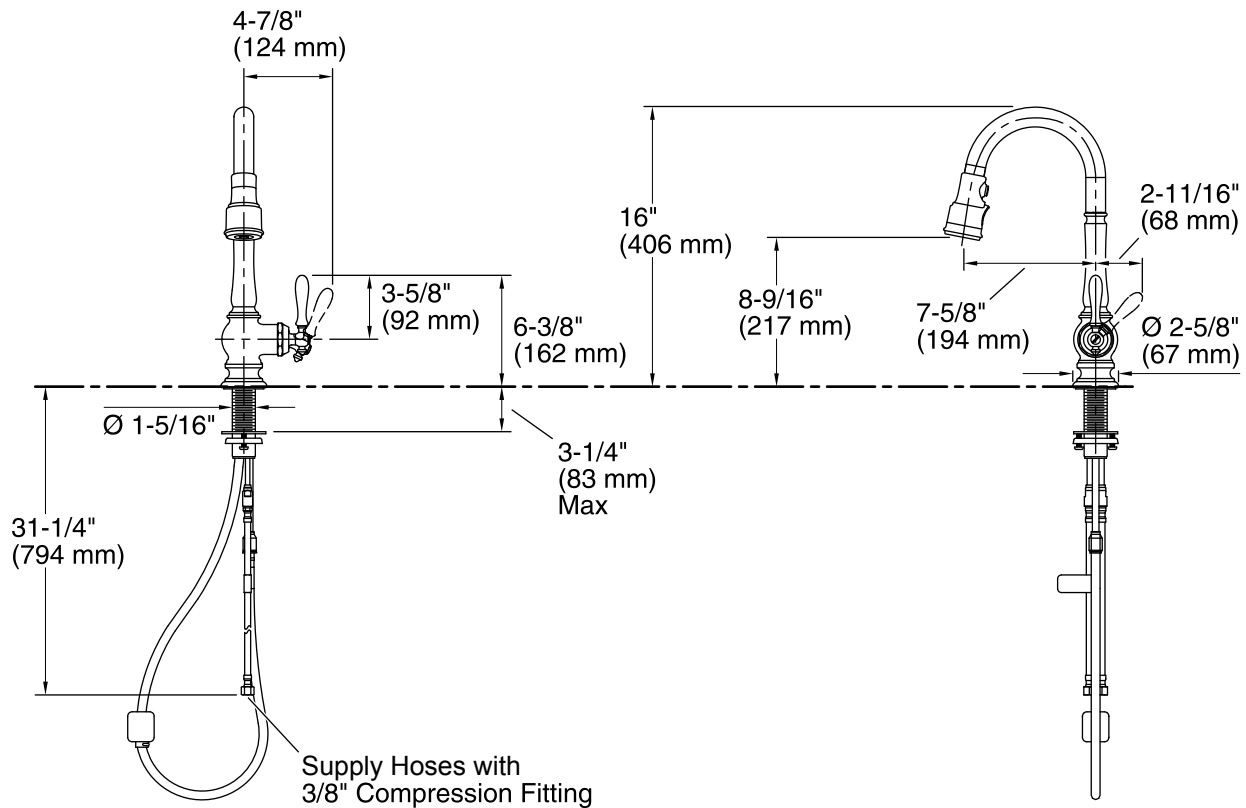

#### Deep Rough-In and Extension Kits

1012715 Range: 3-1/4" (83 mm) - 5-3/8" (137 mm)

### Technical Information

All product dimensions are nominal.

Spout reach: 7-5/8" (193 mm)