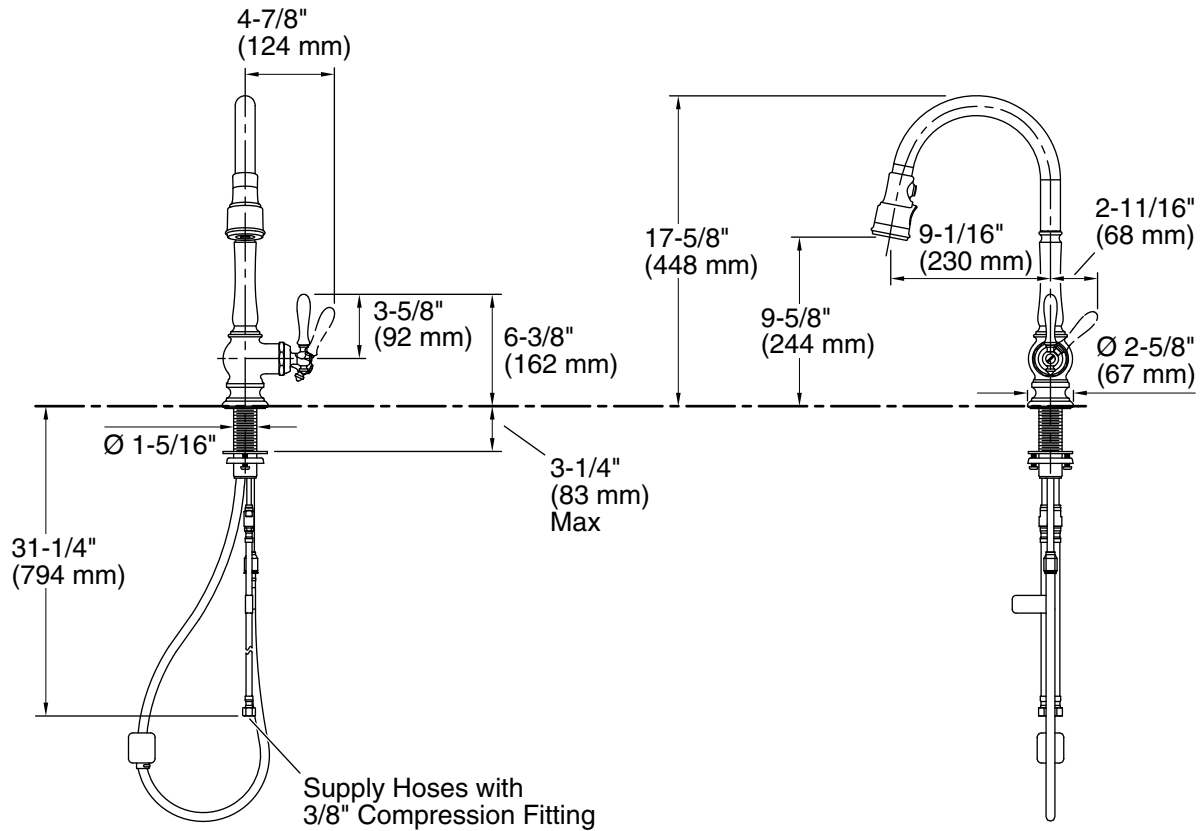

Features

- Unique three-function pull-down sprayhead allows you to tackle tasks such as cleaning, rinsing and filling with Sweep® Spray, BerrySoft® spray, and aerated stream.
- DockNetik®, a magnetic docking system located within the spout, smoothly glides and securely locks the sprayhead into place.
- Ceramic disc valves exceed industry longevity standards, ensuring durable performance for life.
- ProMotion® technology's light, quiet braided hose and swiveling ball joint make the pull-down sprayhead easier and more comfortable to use.
- MasterClean™ sprayface features an easy-to-clean surface that withstands mineral buildup.
- High-arch 360° rotating spout offers superior clearance for filling pots and cleaning.
- Single lever handle is simple to use and makes adjusting water temperature easy.
- Temperature memory allows faucet to be turned on and off at the temperature set during prior usage.
- 1.5 gal/min (5.7 l/min) maximum flow rate [max at 60 psi (4.14 bar)]

Material

- Premium metal construction.
- KOHLER finishes resist corrosion and tarnishing.

Installation

- For single-hole installation. (3-hole escutcheon available, sold separately model number K-99272.)
- Flexible connections for easy installation.

Adapters, Rough-in and Extension Kits

1012715 Range: 3-1/4" (83 mm) - 5-3/8" (137 mm)

ADA CSA B651

Codes/Standards

ASME A112.18.1/CSA B125.1
NSF/ANSI 61
NSF/ANSI 372
All applicable US Federal and State material regulations
DOE - Energy Policy Act 1992
California Energy Commission (CEC)
ADA
ICC/ANSI A117.1
CSA B651

Technical Information

All product dimensions are nominal.

Faucet:

Flow rate: 1.5 gal/min (5.7 l/min)

Pressure: 60 psi (4.1 bar)

Spout:

Spout reach: 9-1/16" (231 mm)

Notes