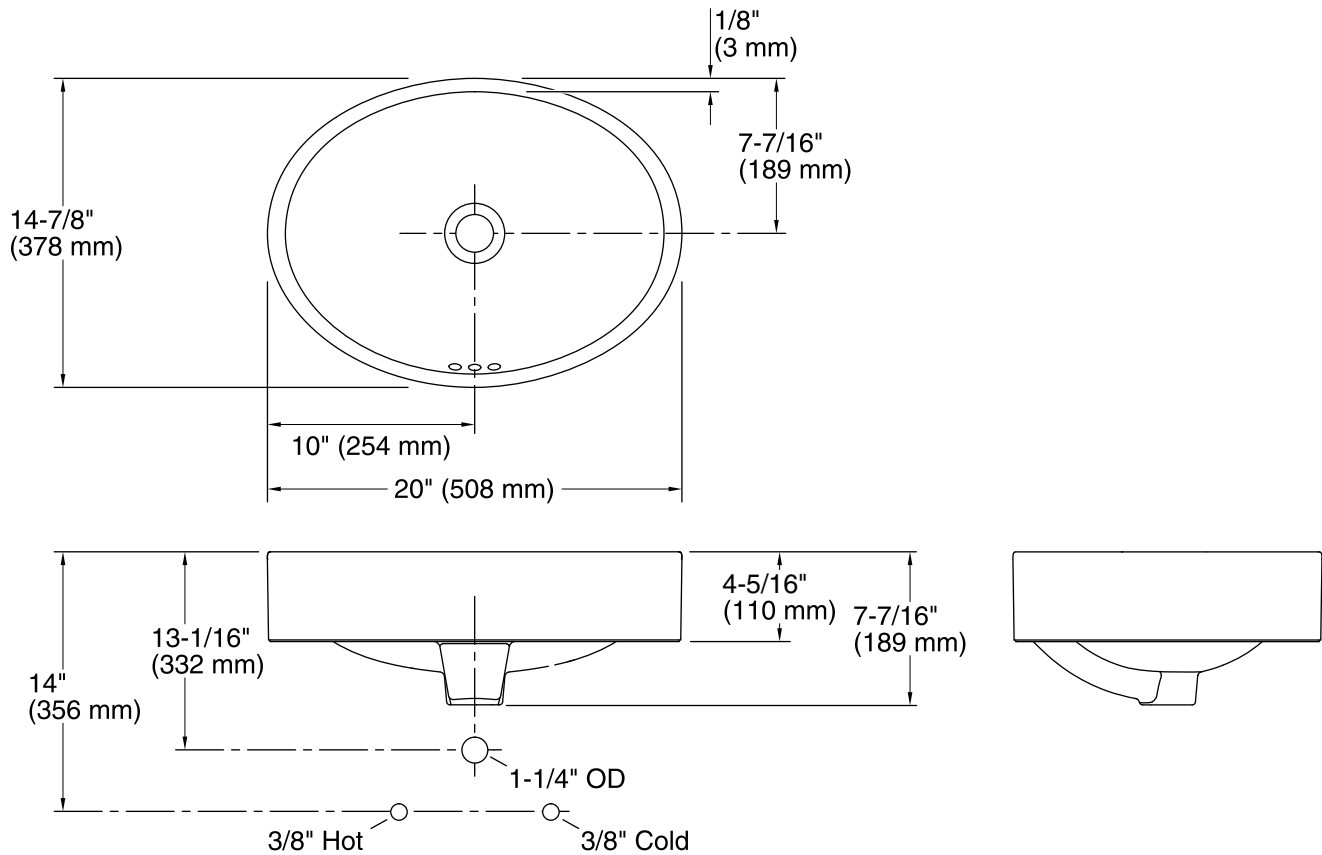

## Technical Information

All product dimensions are nominal.

Bowl configuration:	Single
Installation:	Above-counter
Bowl area (Only)	Bowl depth: 5-1/2" (140 mm) With overflow: Yes
Bowl area	With overflow: Yes
Template:	Above-counter, 1245921-7, required, included