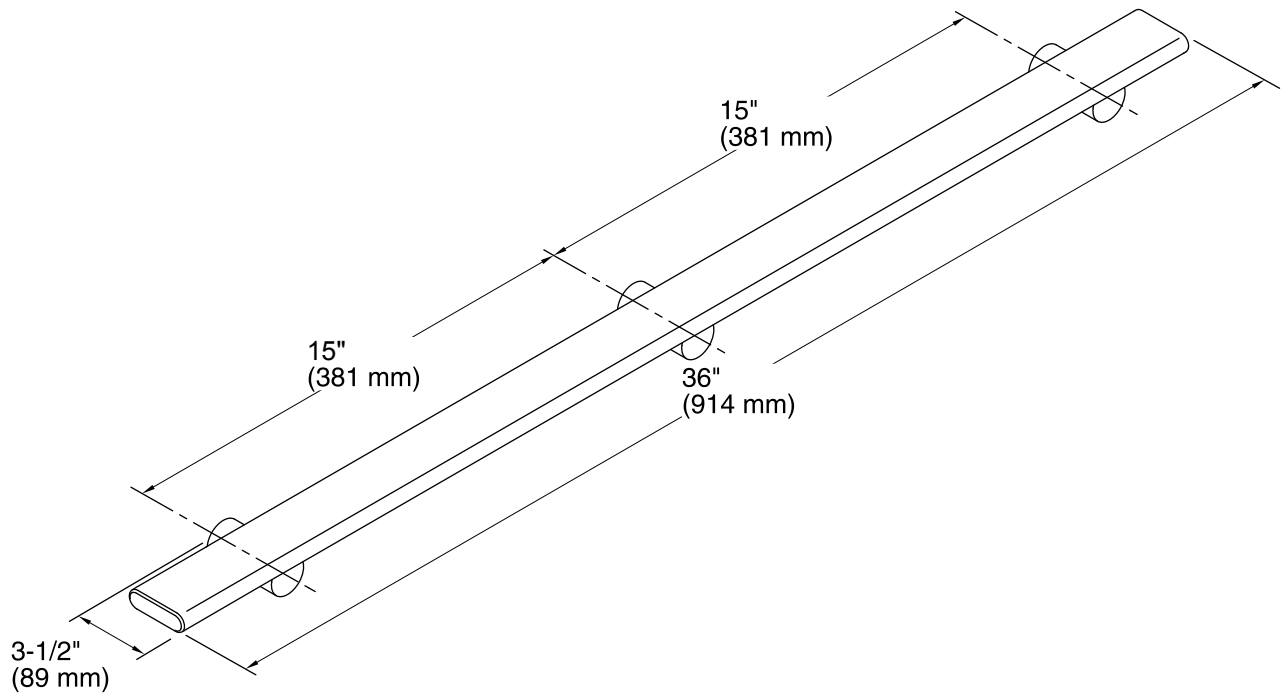

Choreograph™

36" Shower Barre
K-97626

Features

- Provides a stable point of contact in the shower.
- 300lbs of support with a beautiful aesthetic.

Installation

- Mounting brackets slide along length of bar to ease installation.

Technical Information

All product dimensions are nominal.

Notes

Install this product according to the installation guide.

Requires 2x4 backing to be installed.