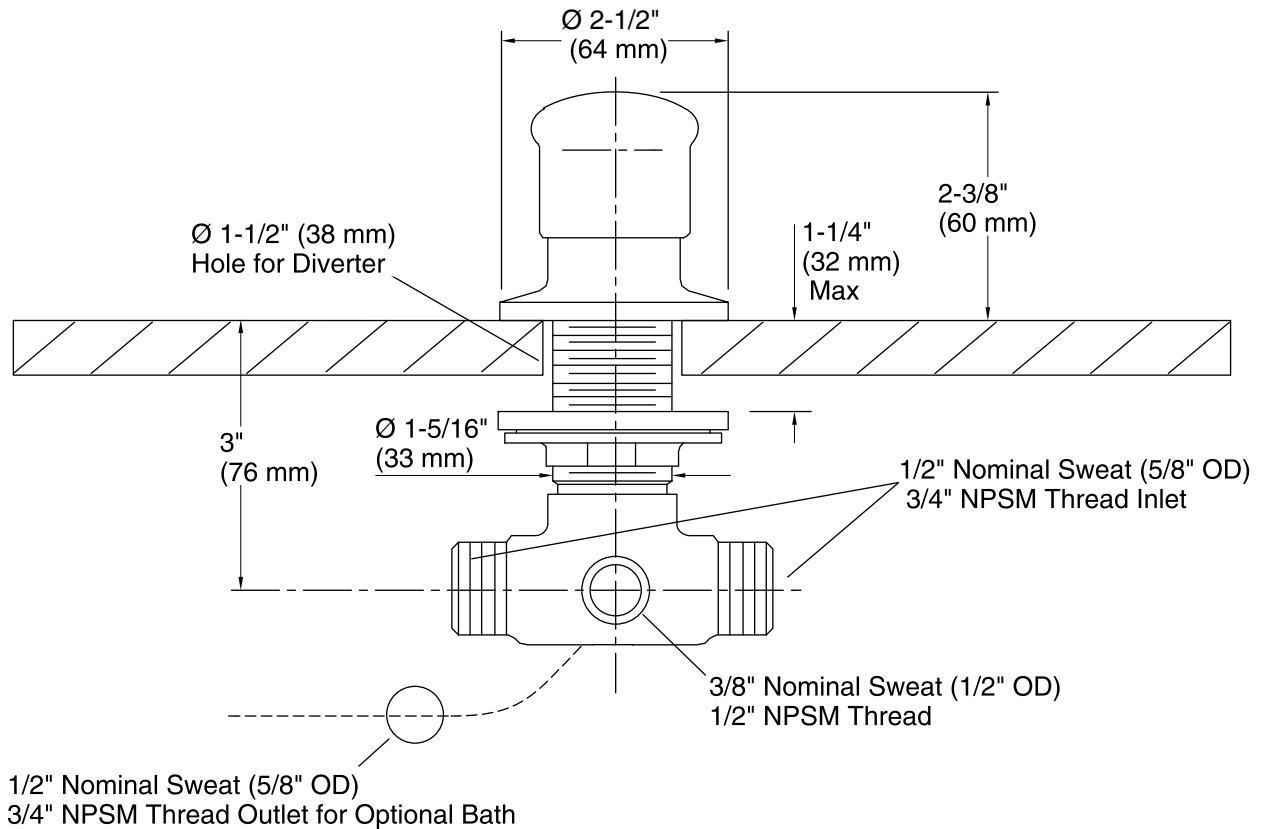

Features

- Two-way brass diverter valve.
- Diverter valve has backflow protection.

Installation

- Bath- or deck-mount.

Codes/Standards

ASME A112.18.1/CSA B125.1

KOHLER® Faucet Lifetime Limited Warranty

See website for detailed warranty information.

Technical Information

All product dimensions are nominal.

Notes

Install this product according to the installation guide.

Diverter valve has backflow protection.