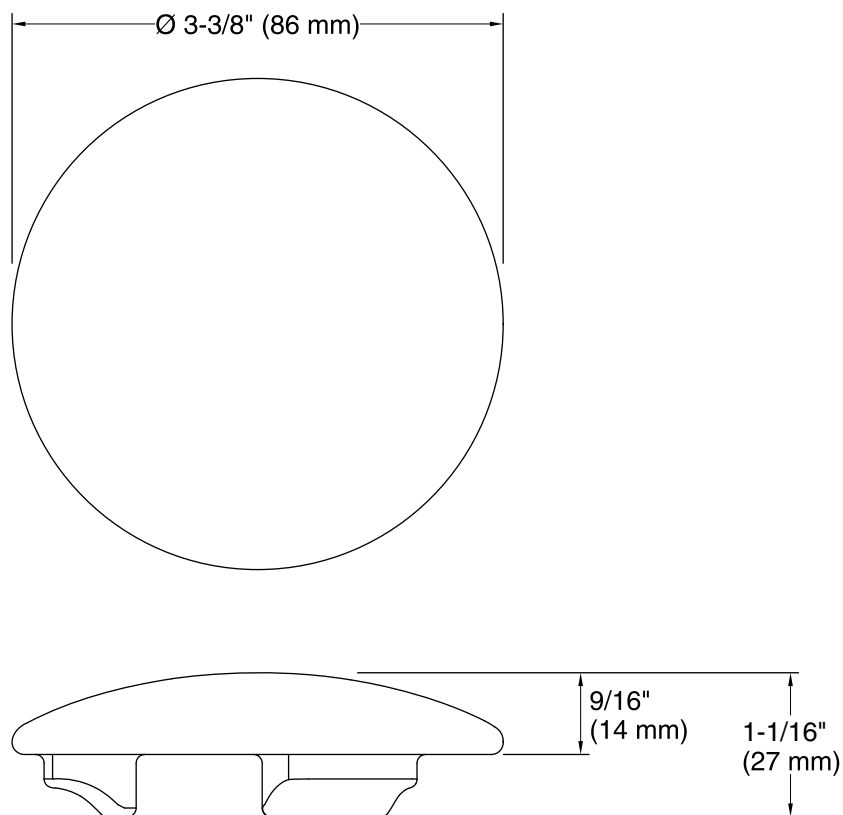

Color tiles intended for reference only.

Color	Code	Description
	CS6	Biancone
	CS7	Grey Foussana

Technical Information

All product dimensions are nominal.