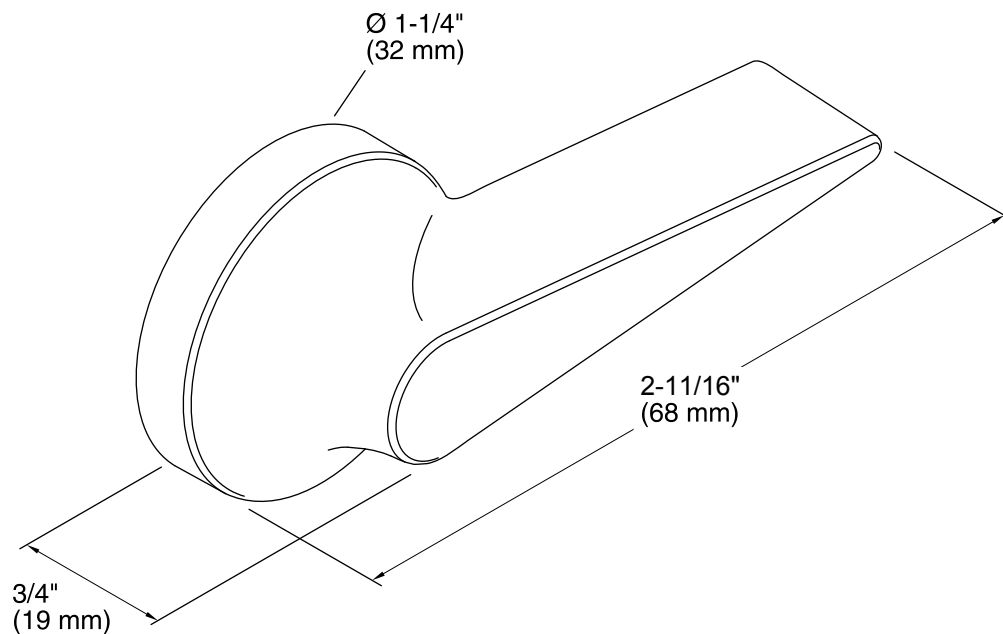

Features

- KOHLER finishes resist corrosion and tarnish.
- Premium metal construction for durability.
- For use with the K-4007 San Souci one-piece toilets.

Codes/Standards

None Applicable

KOHLER® One-Year Limited Warranty

Technical Information

All product dimensions are nominal.

Notes

Install this product according to the installation guide.