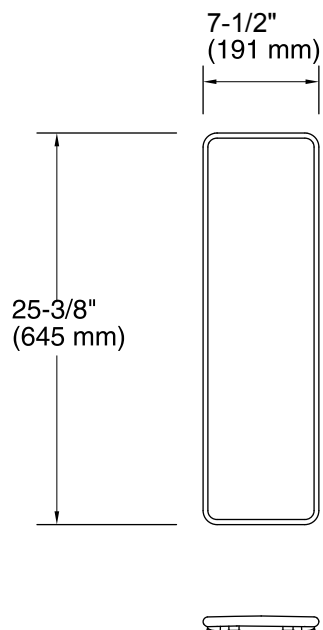

Features

- For use with Bellwether 60" x 32" shower bases.

Material

- Plastic construction.

Codes/Standards

None Applicable

See website for detailed warranty information.

Technical Information

All product dimensions are nominal.

Notes

Install this product according to the installation guide.