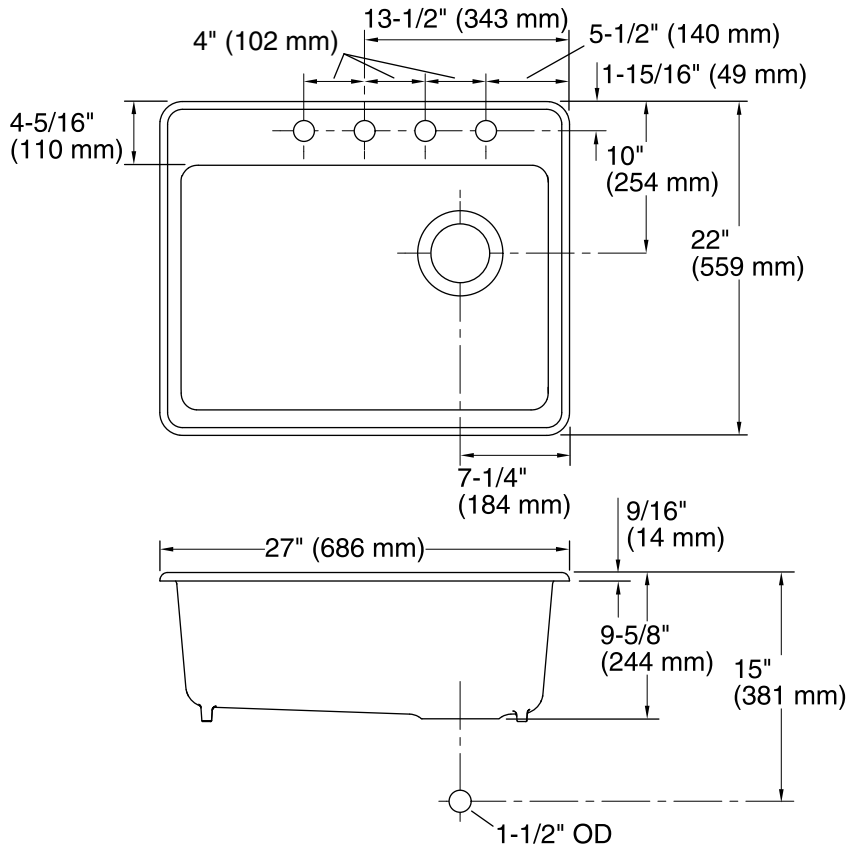

Technical Information

All product dimensions are nominal.

Installation:	Top-mount (Non-bathroom only), Top-mount (Non-bathroom only)
Bowl area	Length: 24-1/4" (616 mm) Width: 17-1/4" (438 mm) Bowl depth: 9" (229 mm) Water depth: 9" (229 mm)
Number of deck holes:	4
Template:	Top-mount, 1244382-7, required, included

Notes

Install this product according to the installation instructions.