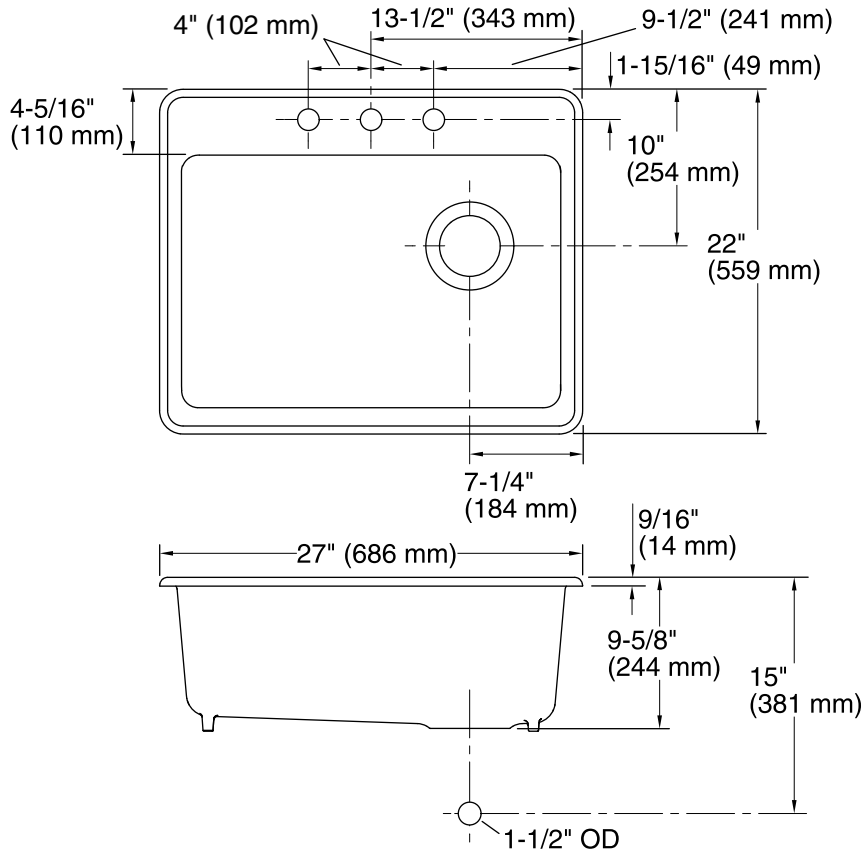

Features

- 27-inch minimum base cabinet width.
- Acid-resistant enamel finish.
- Single bowl.
- 3 faucet holes (-3).
- 9 inch depth.
- Includes cutout templates.

Material

- KOHLER enameled cast iron.

Installation

Color	Code	Description
	0	White
	FF	Sea Salt™
	96	Biscuit
	47	Almond
	FD	Cane Sugar™
	95	Ice™ Grey
	G9	Sandbar
	K4	Cashmere
	20	Suede
	KA	Black 'n Tan
	7	Black Black™

Technical Information

All product dimensions are nominal.

Installation:	Top-mount (Non-bathroom only), Top-mount (Non-bathroom only)
Bowl area	Length: 24-1/4" (616 mm) Width: 17-1/4" (438 mm) Bowl depth: 9" (229 mm) Water depth: 9" (229 mm)
Template:	Top-mount, 1244382-7, required, included