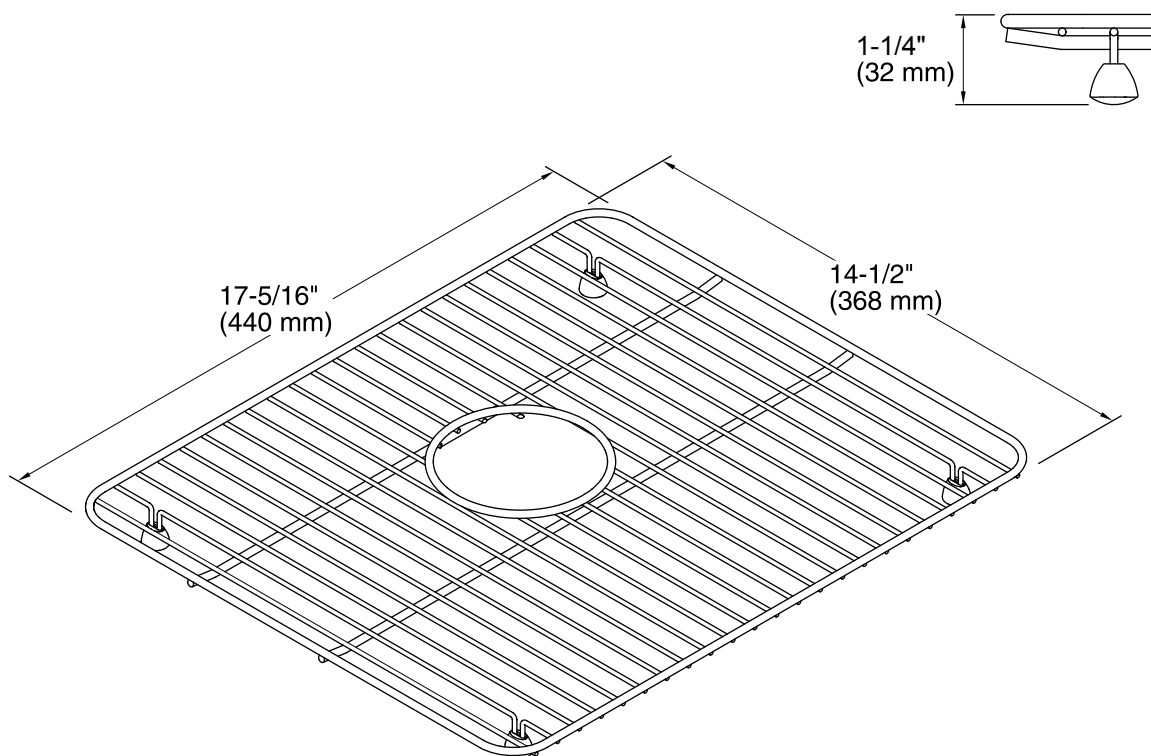

KOHLER®

Whitehaven® Bottom Basin Rack K-8395

Technical Information

All product dimensions are nominal.

USA/Canada: 1-800-4KOHLER (1-800-456-4537)

Kohler Co. reserves the right to make revisions without notice to product specifications.

For the most current Specification Sheet, go to www.kohler.com.

4-21-2017 06:46

THE BOLD LOOK
OF **KOHLER®**