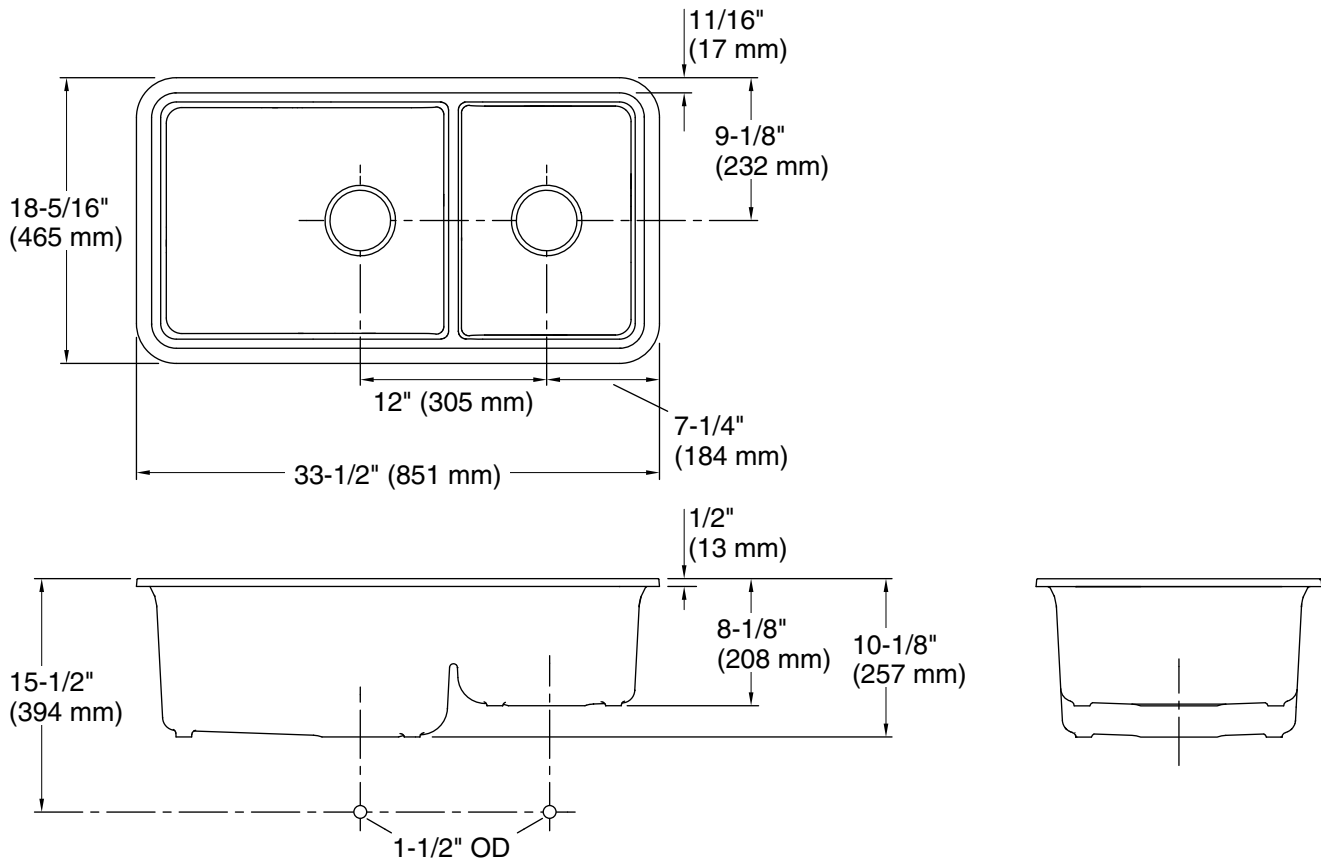

Features

- 36-inch minimum base cabinet.
- Large/medium bowls.
- Versatile design allows large basin to be installed on the right or left.
- Large basin is 9-1/2 inches deep; small basin is 7-1/2 inches deep.
- Slim divide creates more space while allowing you to completely submerge pots and pans.
- No faucet holes.
- Offset drain increases workspace in the sink.
- Includes K-5655 bottom sink rack.
- Includes cutout templates and installation clips.

Technical Information

All product dimensions are nominal.

Bowl configuration:	Off-set Large/small
Installation:	Under-mount
Min. base cabinet width:	36" (914 mm)
Bowl area (Left):	Length: 18-7/16" (468 mm) Width: 15-3/16" (386 mm) Bowl depth: 9-1/2" (241 mm) Water depth: 9-1/2" (241 mm)
Bowl area (Right):	Length: 11-5/16" (288 mm) Width: 15-3/16" (386 mm) Bowl depth: 7-1/2" (191 mm) Water depth: 7-1/2" (191 mm)
Drain hole:	3-7/8" (98 mm)
Template:	1256394-7, required, included