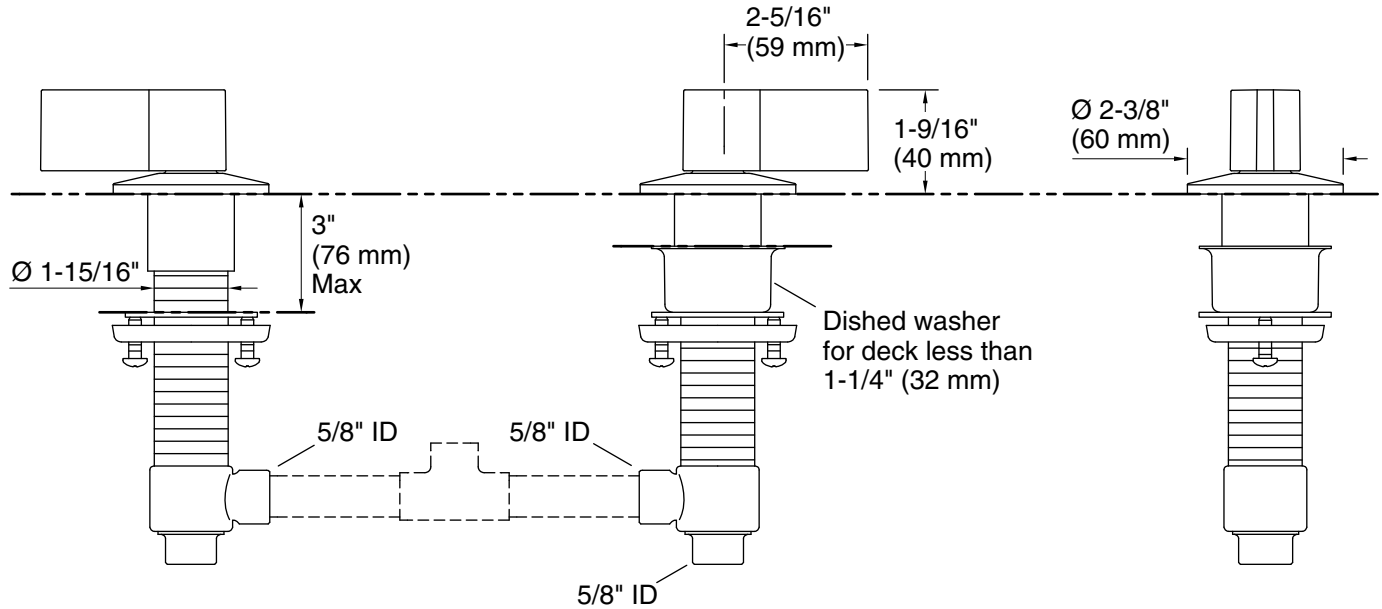

Technical Information

All product dimensions are nominal.

Drain included: No

Notes

Install this product according to the installation instructions.

ADA, OBC, CSA B651 compliant when installed to the specific requirements of these regulations.