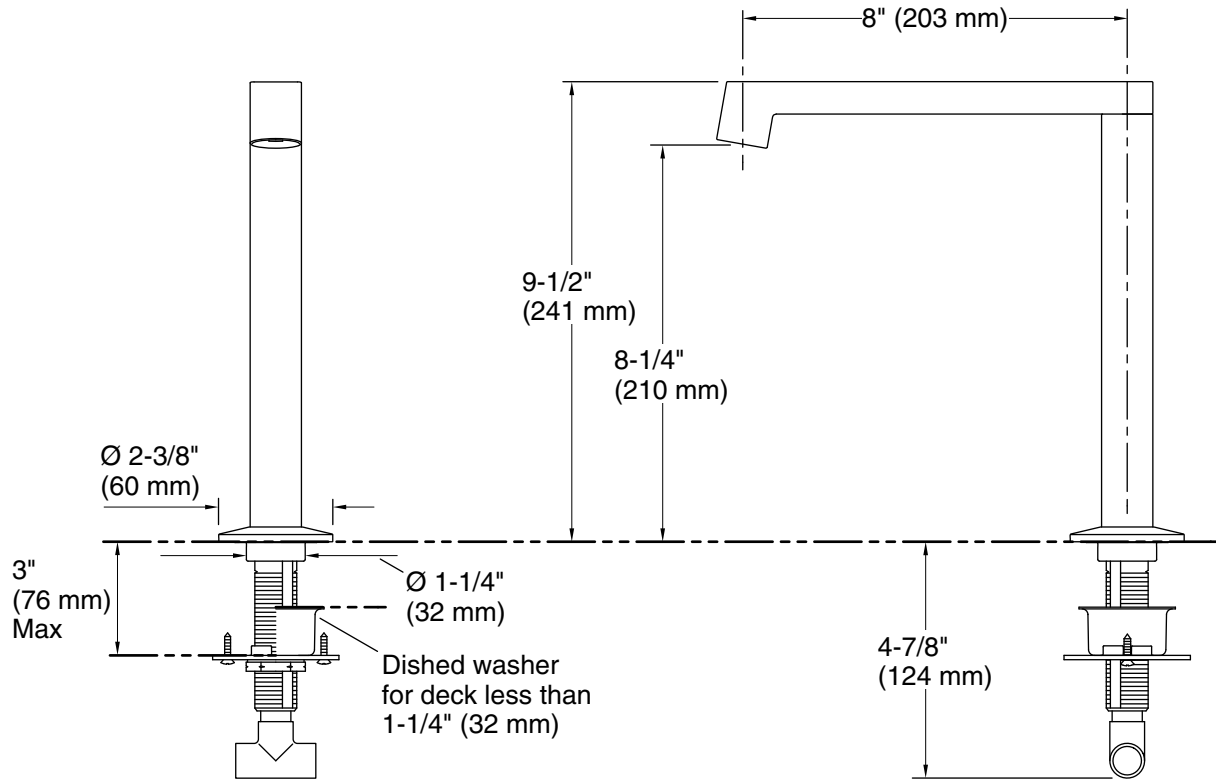

Features

- Non-diverter spout.
- 8" (203 mm) spout reach.
- For use with Components™ Lever, Oyl, or Industrial faucet handles (sold separately).
- Coordinates with Components™ faucets, shower trim and accessories to complete your bathroom.

Technical Information

All product dimensions are nominal.

Drain included: No

Spout:

Spout reach: 8" (203 mm)

Notes

Install this product according to the installation instructions.

WARNING: Risk of personal injury. Do not install the bath faucet in an area where it may inadvertently be used for support by the bather.