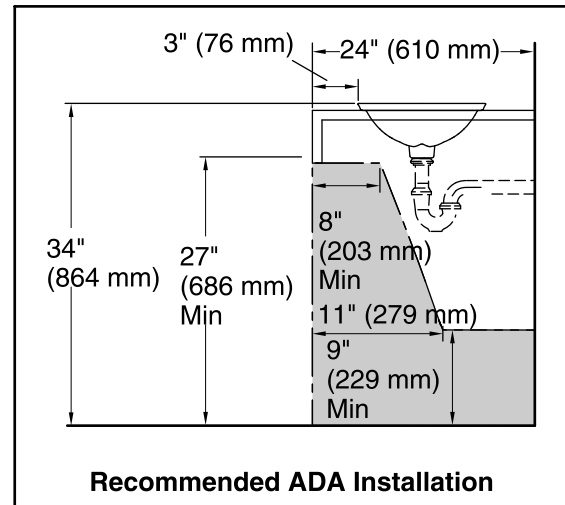

Features

- Vitreous china with decorative design.
- Wading Pool®
- 21-1/8" x 14-9/16" rectangle.
- Without overflow.

ADA

Codes/Standards

ASME A112.19.2/CSA B45.1

ADA

ICC/ANSI A117.1

KOHLER® One-Year Limited Warranty

Technical Information

All product dimensions are nominal.

Bowl configuration:	Single
Installation:	Drop-in, Vessel
Bowl area (Only)	Length: 21-1/8" (536 mm) Width: 14-9/16" (370 mm) Bowl depth: 4-1/8" (105 mm) Water depth: 4-1/8" (105 mm)
Template:	1242828, required, included