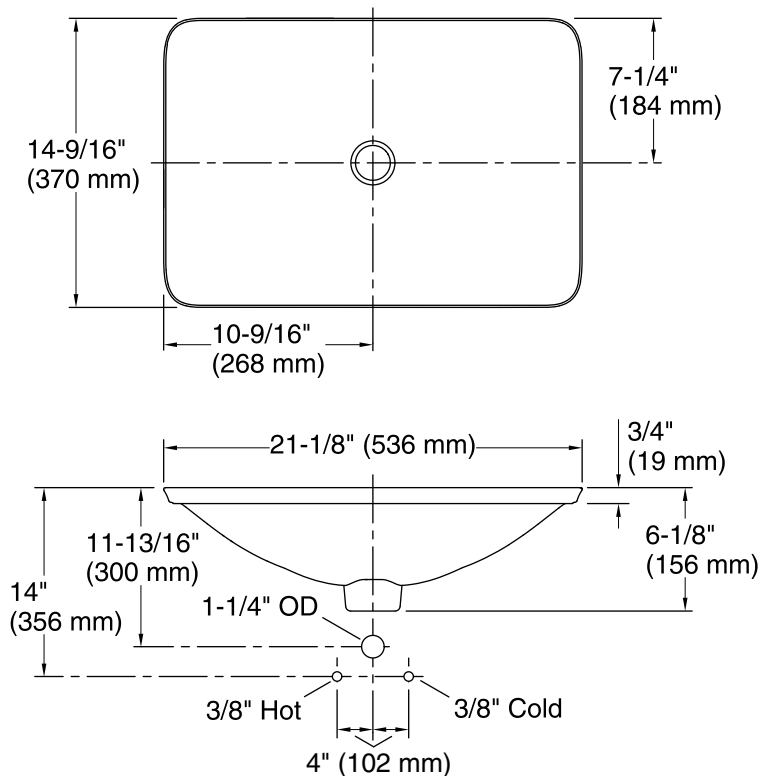

Features

- Vitreous china with decorative design.
- Wading Pool®
- 21-1/8" x 14-9/16" rectangle.
- Without overflow.

ADA

Codes/Standards

ASME A112.19.2/CSA B45.1

ADA

ICC/ANSI A117.1

KOHLER® One-Year Limited Warranty

See website for detailed warranty information.

Available Color/Finishes

Color tiles intended for reference only.

Color	Code	Description
-------	------	-------------

	SSP	Oyster Pearl
	TB2	Ebony Pearl

Standard Installation

Technical Information

All product dimensions are nominal.

Bowl configuration:	Single
Installation:	Drop-in, Vessel
Bowl area (Only)	Length: 21-1/8" (536 mm) Width: 14-9/16" (370 mm) Bowl depth: 4-1/8" (105 mm) Water depth: 4-1/8" (105 mm)
Template:	1242828, required, included