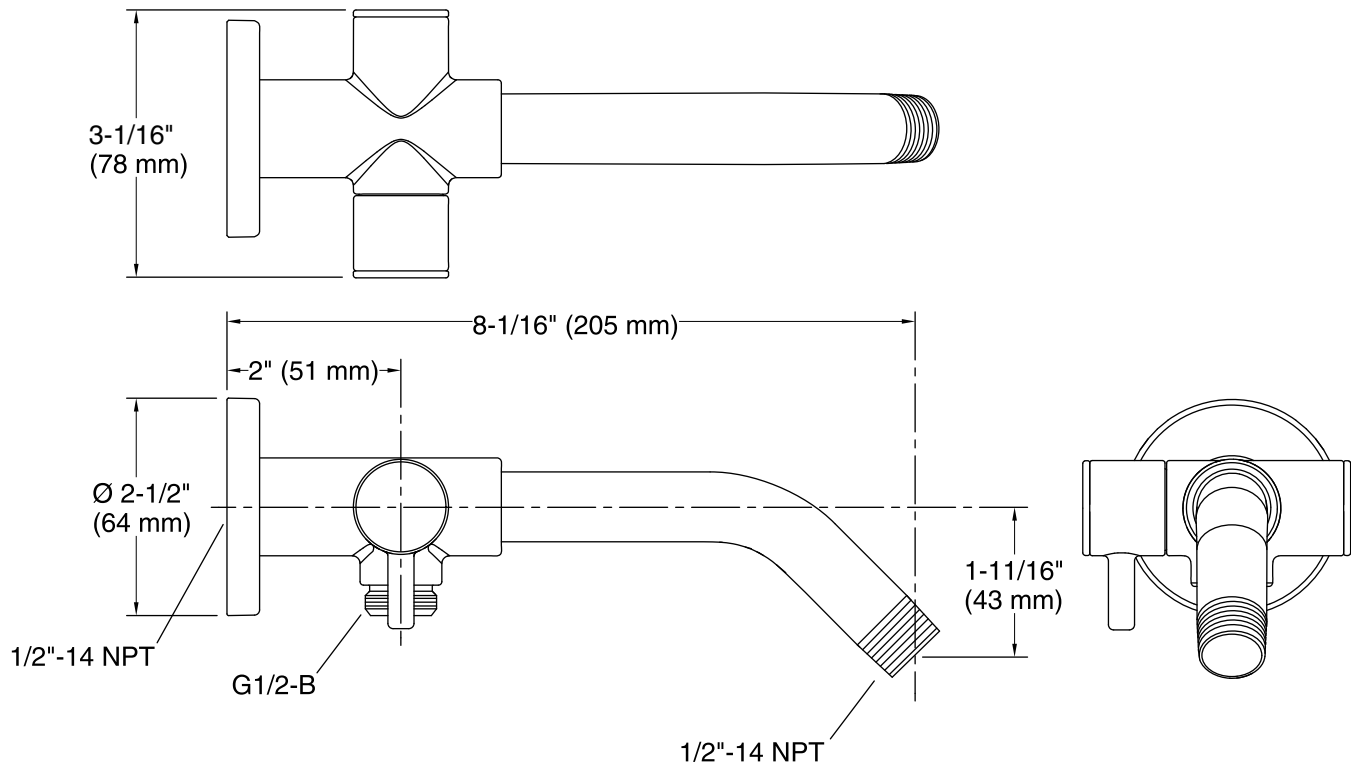

### Features

- Diverter switches water between showerhead or handshower, or both on at one time
- 1/2-inch NPT connection
- For use with KOHLER showerheads & handshowers (sold separately)

### Technical Information

All product dimensions are nominal.