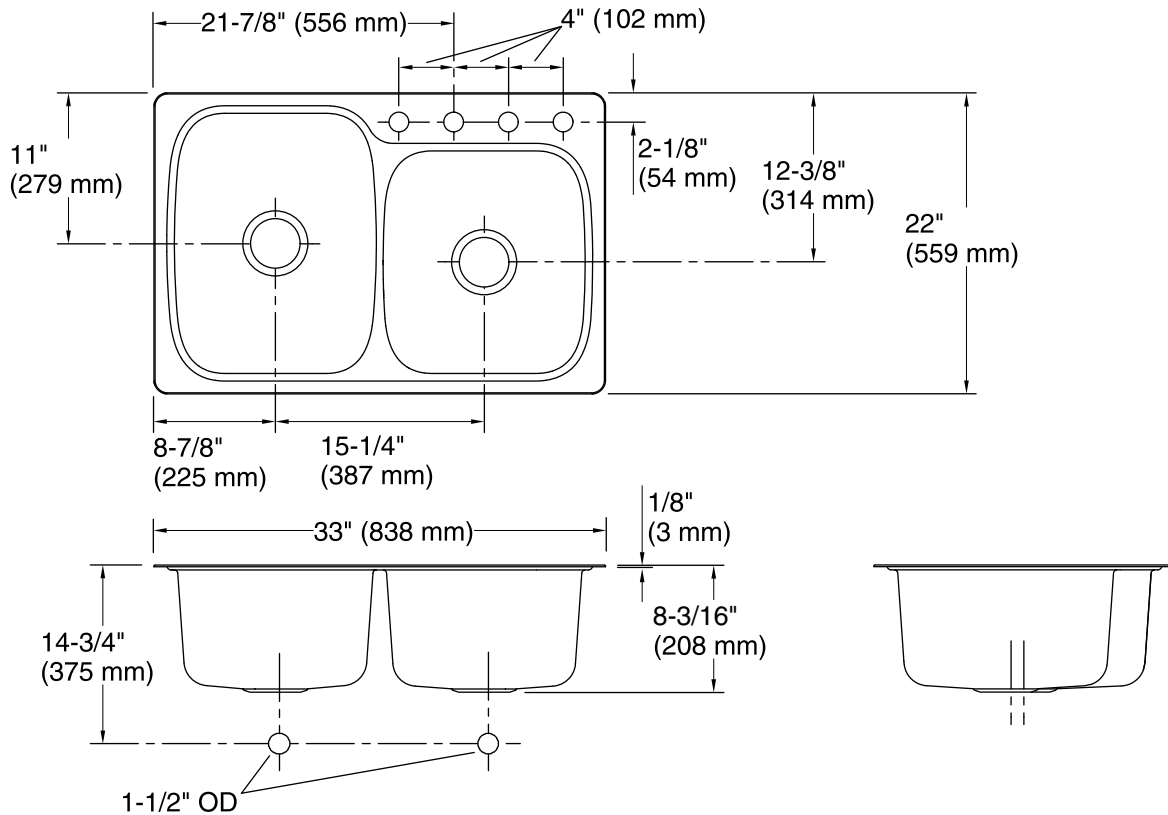

Verse™
Top-mount/Under-mount Kitchen Sink
K-75791-4

Features

- 36-inch minimum base cabinet width.
- Large/medium bowls.
- 4 faucet holes.
- SilentShield® sound-absorption technology.
- 9" depth provides generous workspace.
- Includes installation hardware.

Material

- 18-gauge stainless steel.

Installation

- Top-mount/Under-mount

Codes/Standards

ASME A112.19.3/CSA B45.4

**Lifetime Limited Warranty for
KOHLER® Stainless Steel Sinks**

See website for detailed warranty information.

Technical Information

All product dimensions are nominal.

Installation:	Top-mount, Under-mount
Bowl area	Length: 29-7/16" (748 mm) Width: 18-7/16" (468 mm) Bowl depth: 9" (229 mm) Water depth: 9" (229 mm)
Number of deck holes:	4
Faucet hole(s):	1-7/16" (37 mm)
Soap/Lotion hole:	1-7/16" (37 mm)
Drain hole:	3-3/4" (94 mm)
Template:	1263722-7, required, included