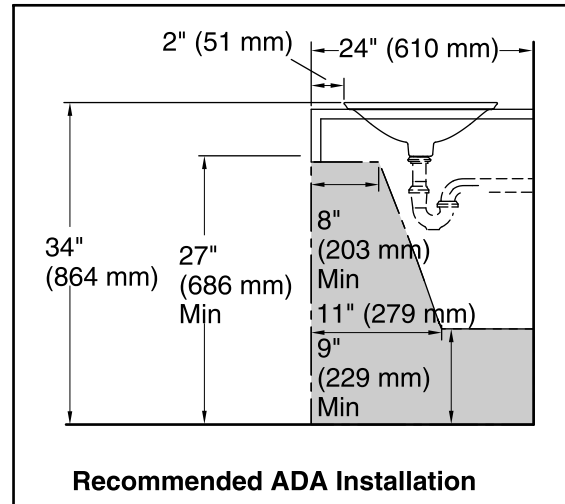

Sartorial™ Herringbone Carillon® Round

Bathroom Sink
K-75748-HD2

Features

- Vitreous china with decorative design.
- Wading Pool®
- 17-11/16" diameter.
- Without overflow.

ADA

Codes/Standards

ASME A112.19.2/CSA B45.1
ADA
ICC/ANSI A117.1

Standard Installation

Recommended ADA Installation

Technical Information

All product dimensions are nominal.

Bowl configuration: Single

Installation: Drop-in, Vessel

Bowl area (Only): Diameter: 17-11/16" (449 mm)
Bowl depth: 4" (102 mm)
Water depth: 4" (102 mm)