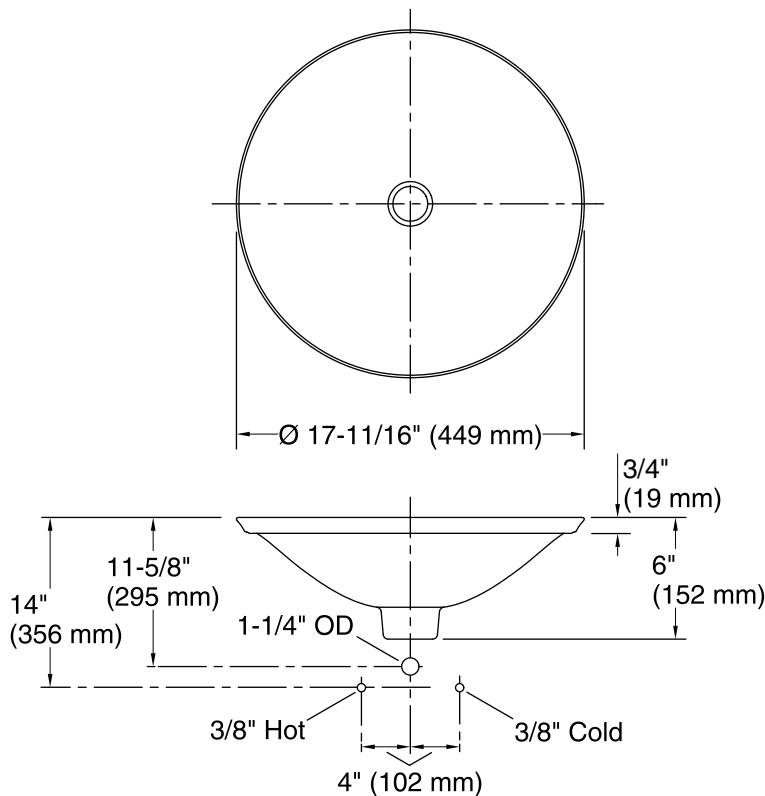

Sartorial™ Herringbone Carillon® Round

Bathroom Sink
K-75748-HD2

Features

- Vitreous china with decorative design.
- Wading Pool®
- 17-11/16" diameter.
- Without overflow.

ADA

Codes/Standards

ASME A112.19.2/CSA B45.1
ADA
ICC/ANSI A117.1

Standard Installation

Recommended ADA Installation

Technical Information

All product dimensions are nominal.

Bowl configuration: Single

Installation: Drop-in, Vessel

Bowl area (Only): Diameter: 17-11/16" (449 mm)
Bowl depth: 4" (102 mm)
Water depth: 4" (102 mm)