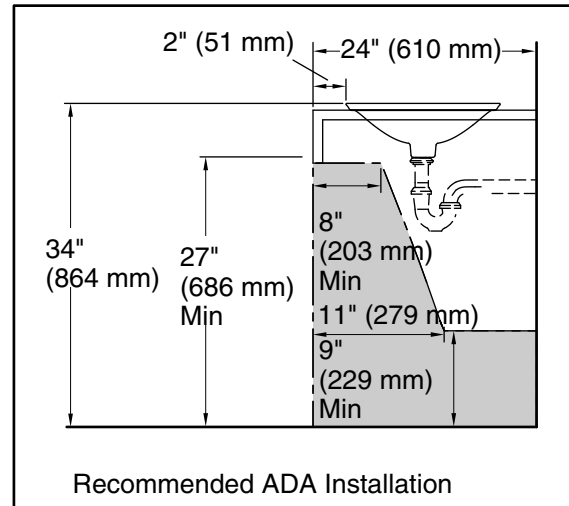

Bathroom Sink

K-75748-FP2

Technical Information

All product dimensions are nominal.

Bowl configuration:	Single
Installation:	Drop-in, Vessel
Bowl area (Only):	Diameter: 17-11/16" (449 mm) Bowl depth: 4" (102 mm) Water depth: 4" (102 mm)
Template:	1242827, required, included