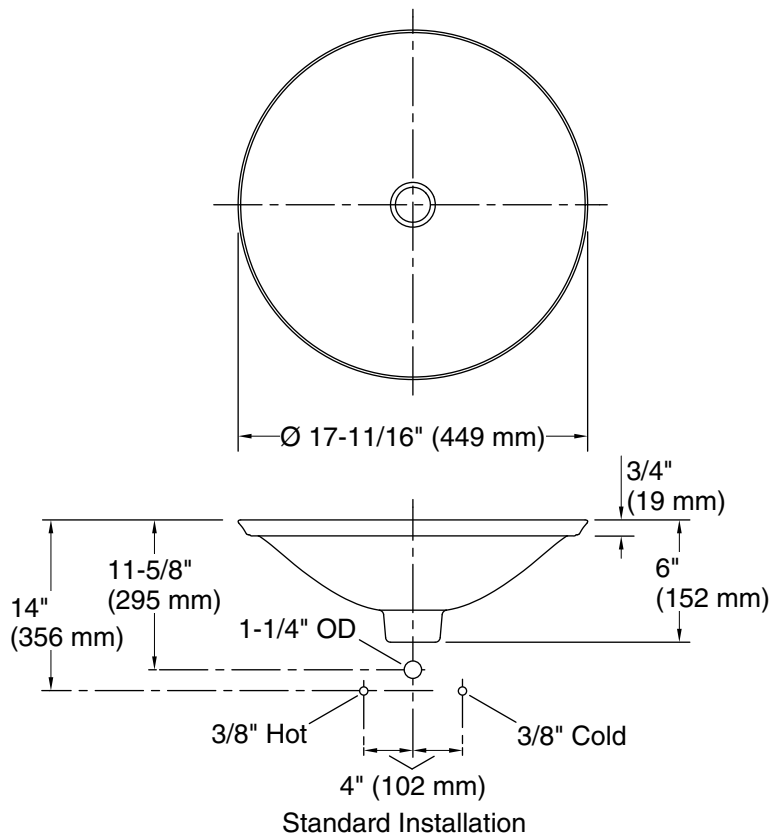

Bathroom Sink

K-75748-FP2

Technical Information

All product dimensions are nominal.

Bowl configuration:	Single
Installation:	Drop-in, Vessel
Bowl area (Only):	Diameter: 17-11/16" (449 mm) Bowl depth: 4" (102 mm) Water depth: 4" (102 mm)
Template:	1242827, required, included