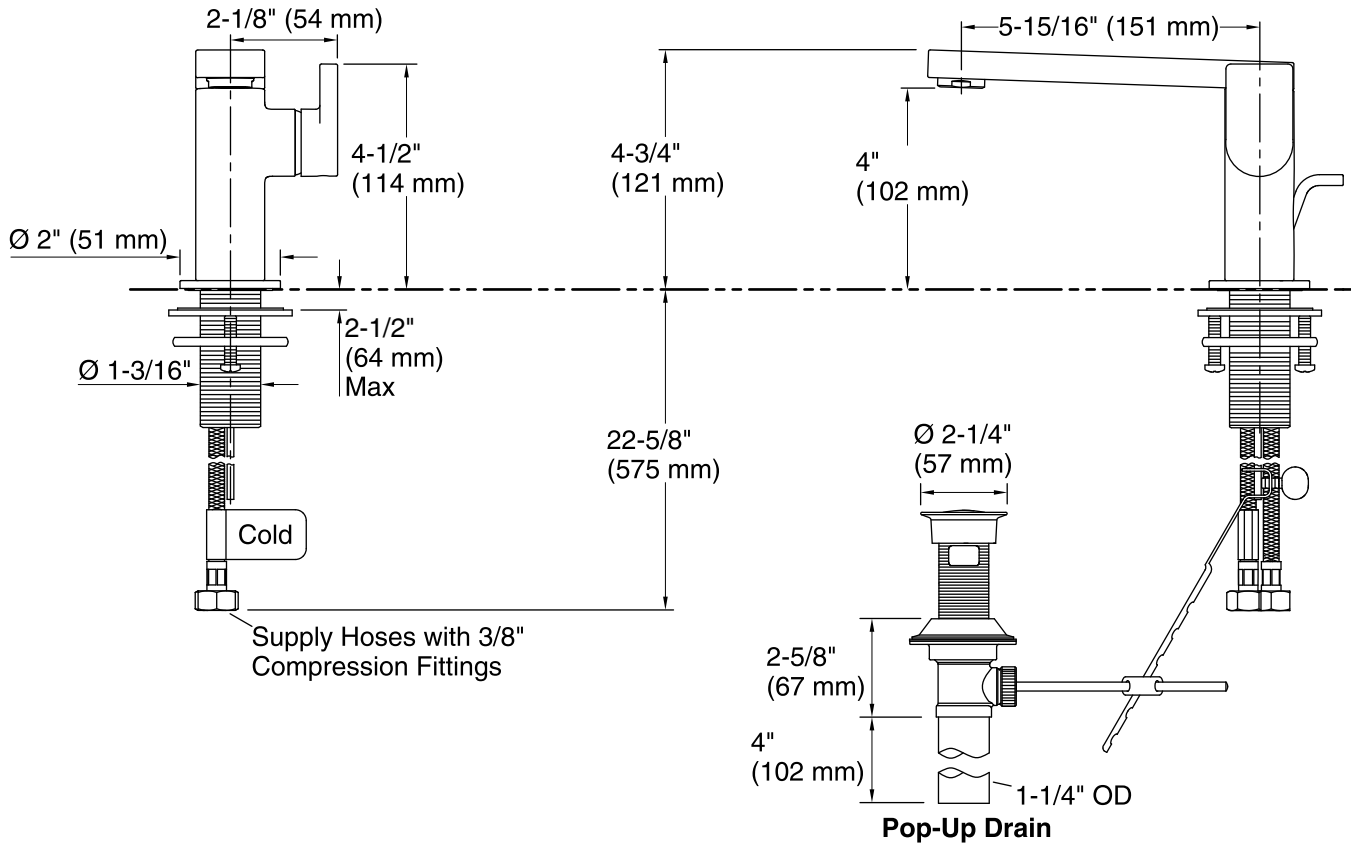

Features

- Metal construction.
- ADA Compliant Lever handle .
- Leak free ceramic disc valve allows both volume and temperature control.
- Temperature memory allows faucet to be turned on and off at any temperature setting.
- High-temperature limit setting for added safety.
- Single-hole mounting.
- Durable KOHLER finishes resist corrosion and tarnishing.
- Complete range of faucets, accessories and showering components to coordinate a full bathroom.
- 1.2 gal/min (4.5 l/min) maximum flow rate [max at 60 psi (4.1 bar)]

Color	Code	Description
	CP	Polished Chrome
	TT	Titanium

Technical Information

All product dimensions are nominal.

Valve body: Cast Brass
 Drain with overflow: YES
 Drain tailpiece included: YES

Spout:

Spout reach: 5-15/16" (151 mm)
 Handle clearance: 1-9/16" (40 mm)

Faucet:

Flow rate: 1.2 gal/min (4.5 l/min)
 Pressure: 60 psi (4.1 bar)

Notes

Install this product according to the installation guide.

ADA compliant when installed to the specific requirements of these regulations.