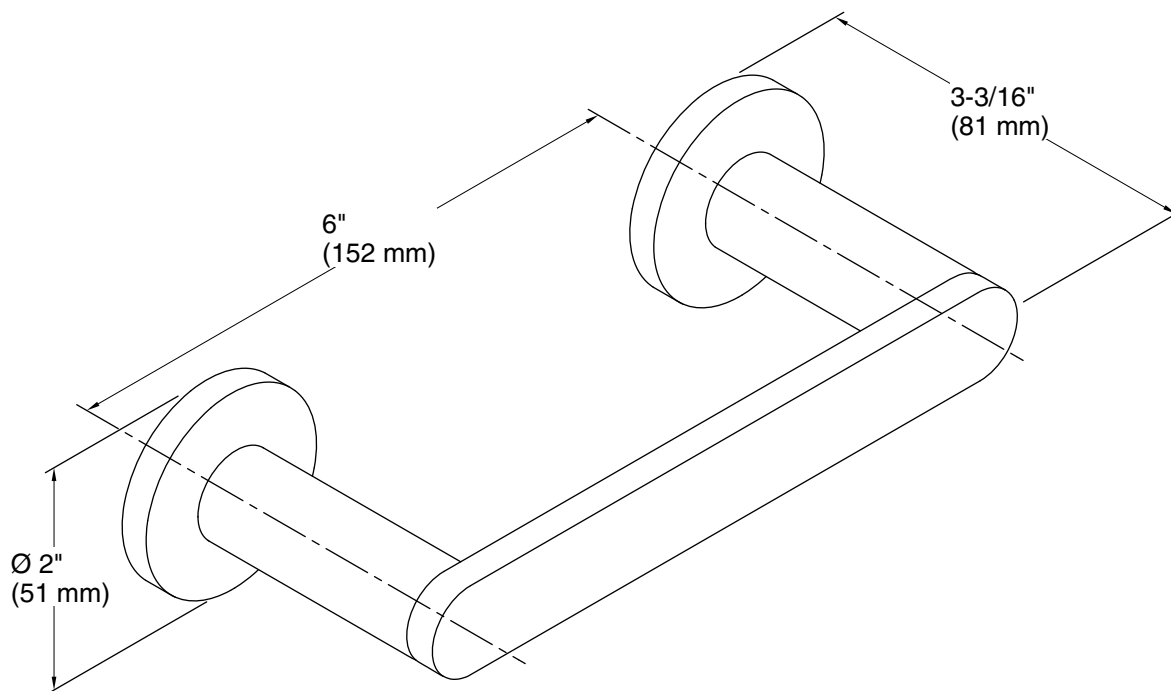

Features

- Pivoting holder makes changing toilet tissue quick and simple.
- Premium metal construction for durability.
- KOHLER finishes resist corrosion and tarnish.
- Coordinates with faucets and accessories in the Composed collection.

Color	Code	Description
	CP	Polished Chrome
	TT	Titanium

Technical Information

All product dimensions are nominal.

Material: Zinc, Brass

Notes

Install this product according to the installation guide.