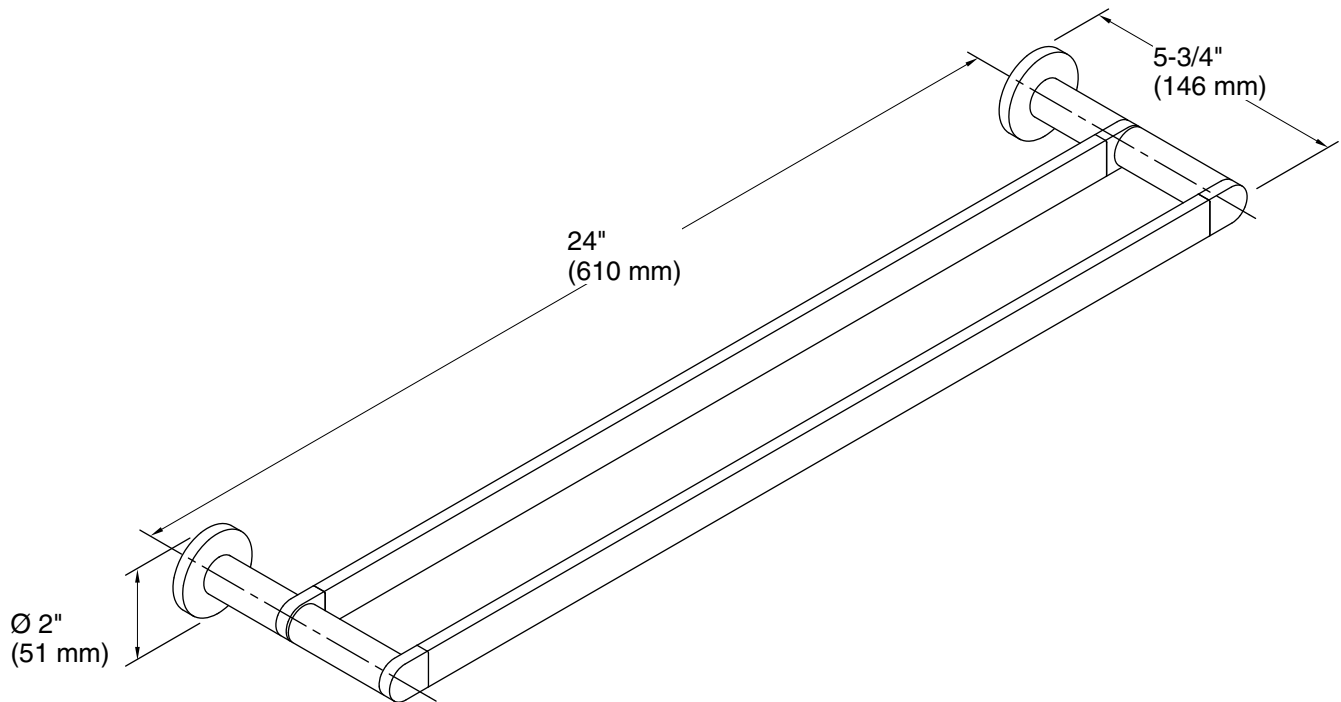

Composed®
24" Double Towel Bar
K-73144

Features

- Double bar provides additional storage in bathroom space.
- Premium metal construction for durability.
- KOHLER finishes resist corrosion and tarnish.
- Coordinates with faucets and accessories in the Composed collection.

| Color | Code | Description |
|--|------|-----------------|
|  | CP | Polished Chrome |
|  | TT | Titanium |

Technical Information

All product dimensions are nominal.

Material: Zinc, Brass

Notes

Install this product according to the installation guide.