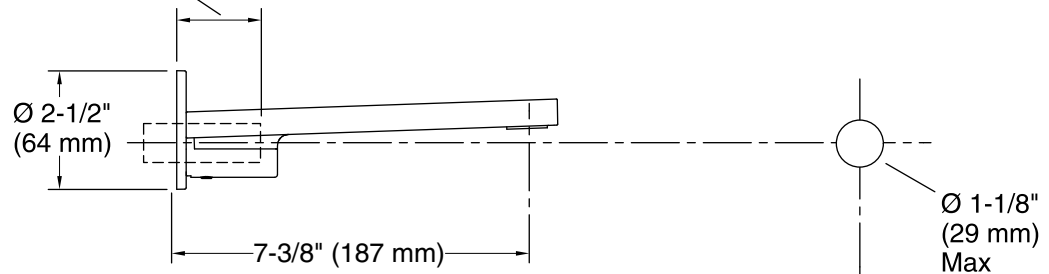

Color tiles intended for reference only.

Color	Code	Description
	CP	Polished Chrome
	TT	Titanium

Slip-Fit Spout:

Extend 5/8" OD tube 1-1/2"
(38 mm) from finished wall.

Threaded Spout:

Extend 1/2" NPT pipe 1-1/2"
(38 mm) from finished wall.

**Technical Information**

All product dimensions are nominal.

Notes

Install this product according to the installation guide.