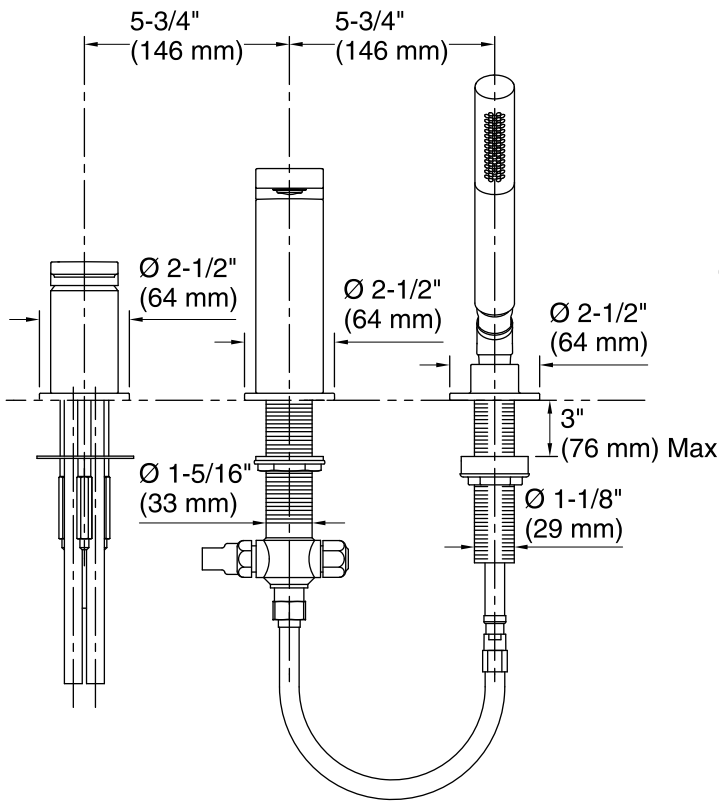

### Features

- Metal construction.
- Leak-free ceramic disc valves exceed industry standards by two times for a lifetime of use.
- Single-function handshower with 60" (1524 mm) length hose.
- Temperature memory allows faucet to be turned on and off at any temperature setting.
- High-temperature limit setting for added safety.
- Deck-mount
- Durable KOHLER finishes resist corrosion and tarnishing.
- Complete range of faucets, accessories and showering components to coordinate a full bathroom.
- 8 gal/min (30.3 l/min) maximum flow rate [max at 45 psi (3.1 bar)]

### Technical Information

All product dimensions are nominal.

Valve body: Machined Brass

#### Spout:

Spout reach: 8-1/4" (210 mm)

Handle clearance: 1-15/16" (49 mm)

#### Handshower:

Rated maximum flow: 2 gal/min (7.6 l/min)

Pressure: 45 psi (3.1 bar)