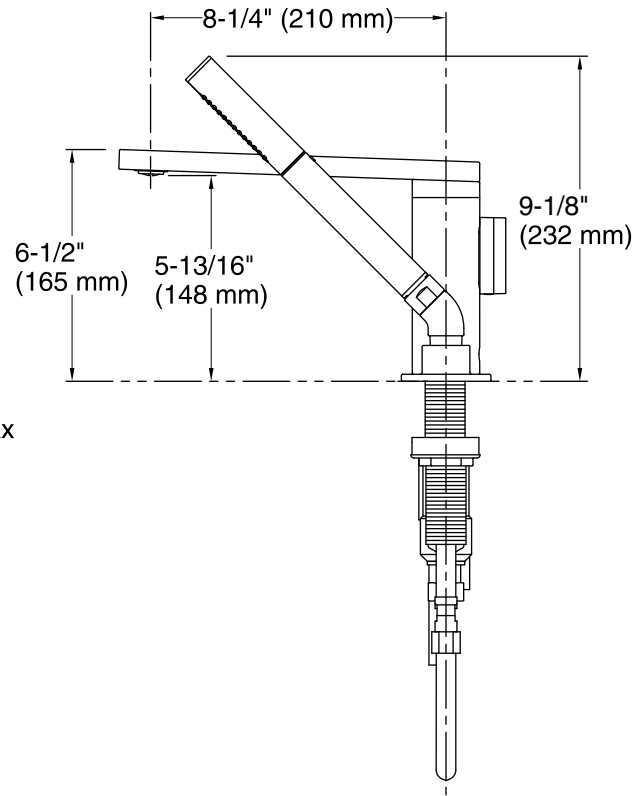

### Features

- Metal construction.
- Leak-free ceramic disc valves exceed industry standards by two times for a lifetime of use.
- Single-function handshower with 60" (1524 mm) length hose.
- Temperature memory allows faucet to be turned on and off at any temperature setting.
- High-temperature limit setting for added safety.
- Deck-mount
- Durable KOHLER finishes resist corrosion and tarnishing.
- Complete range of faucets, accessories and showering components to coordinate a full bathroom.
- 8 gal/min (30.3 l/min) maximum flow rate [max at 45 psi (3.1 bar)]

### Technical Information

All product dimensions are nominal.

Valve body: Machined Brass

#### Spout:

Spout reach: 8-1/4" (210 mm)

Handle clearance: 1-15/16" (49 mm)

#### Handshower:

Rated maximum flow: 2 gal/min (7.6 l/min)

Pressure: 45 psi (3.1 bar)