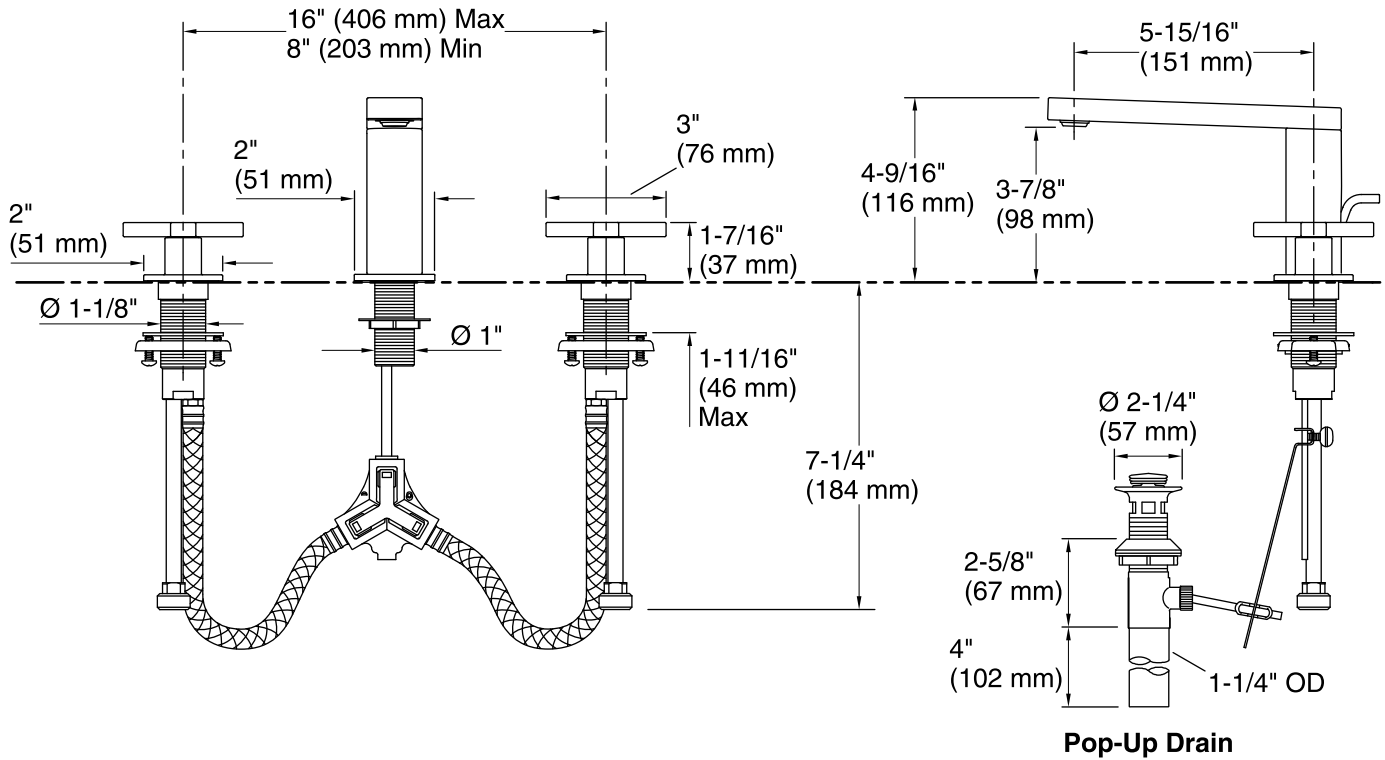

Features

- Metal construction.
- Cross handles.
- NEW Quick-Connect hose connections make widespread faucet installation a snap.
- Handles pre-assembled on valves simplify installation.
- Leak-free ceramic disc valves exceed industry standards by two times for a lifetime of use.
- Stationary spout.
- For 8" (203 mm) or 16" (406 mm) centers.
- Durable KOHLER finishes resist corrosion and tarnishing.
- Complete range of faucets, accessories and showering components to coordinate a full bathroom.
- 1.2 gal/min (4.5 l/min) maximum flow rate [max at 60 psi (4.1 bar)]

Technical Information

All product dimensions are nominal.

Valve body: Machined Brass

Drain with overflow: YES

Drain tailpiece: YES

included:

Spout:

Spout reach: 5-15/16" (151 mm)

Handle clearance: 1-1/2" (38 mm)

Faucet:

Flow rate: 1.2 gal/min (4.5 l/min)

Pressure: 60 psi (4.1 bar)

Notes

Install this product according to the installation guide.

ADA compliant when installed to the specific requirements of these regulations.