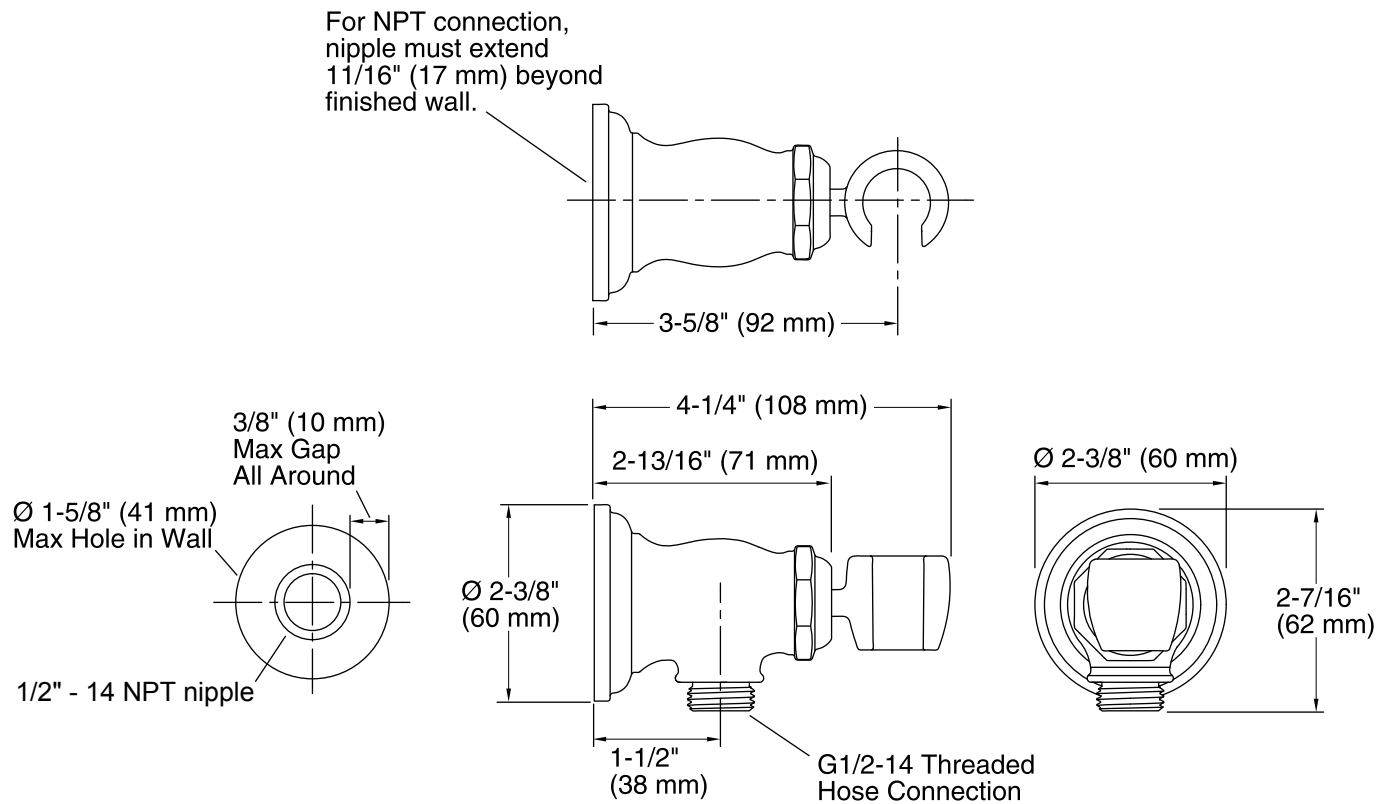

### Features

- Bracket pivots and rotates to position handshower at desired angle
- For use with a handshower and hose (sold separately)
- Includes supply elbow. Integrated supply and holder reduces the number of components needed in the shower space, allowing for a cleaner look
- Includes check valve for backflow prevention
- Coordinates with other products in the Artifacts collection

### Installation

- Wall-mount

## Technical Information

All product dimensions are nominal.