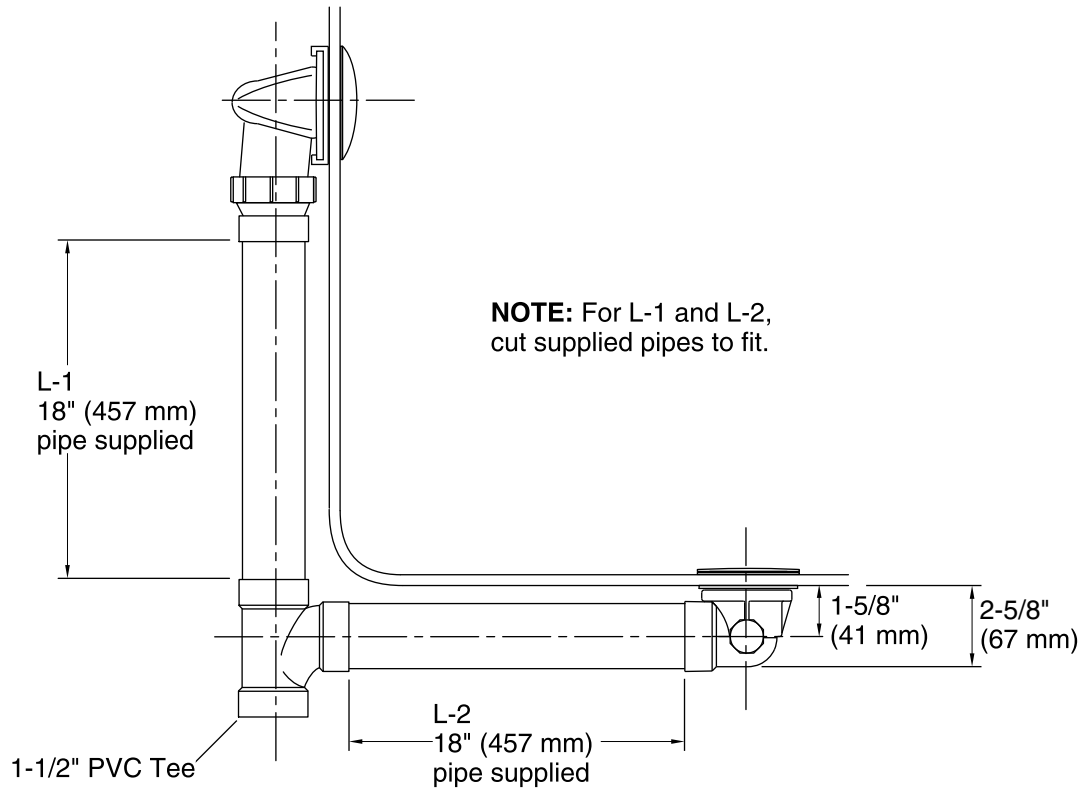

Features

- No internal linkages, reducing the chance of clogs in the overflow pipe.
- Ball-joint construction for easy installation.
- Includes toe-activated closing, and PVC tee and pipe.
- For use with Elevance™, Archer™, Underscore®, Rêve™, and Parity™ baths and whirlpools.

Material

- Schedule 40 PVC with metal overflow cover.
- KOHLER finishes resist corrosion and tarnishing.

Installation

- Above- or through-the-floor.

Codes/Standards

ASME A112.18.2/CSA B125.2

KOHLER® Faucet Lifetime Limited Warranty

Technical Information

All product dimensions are nominal.