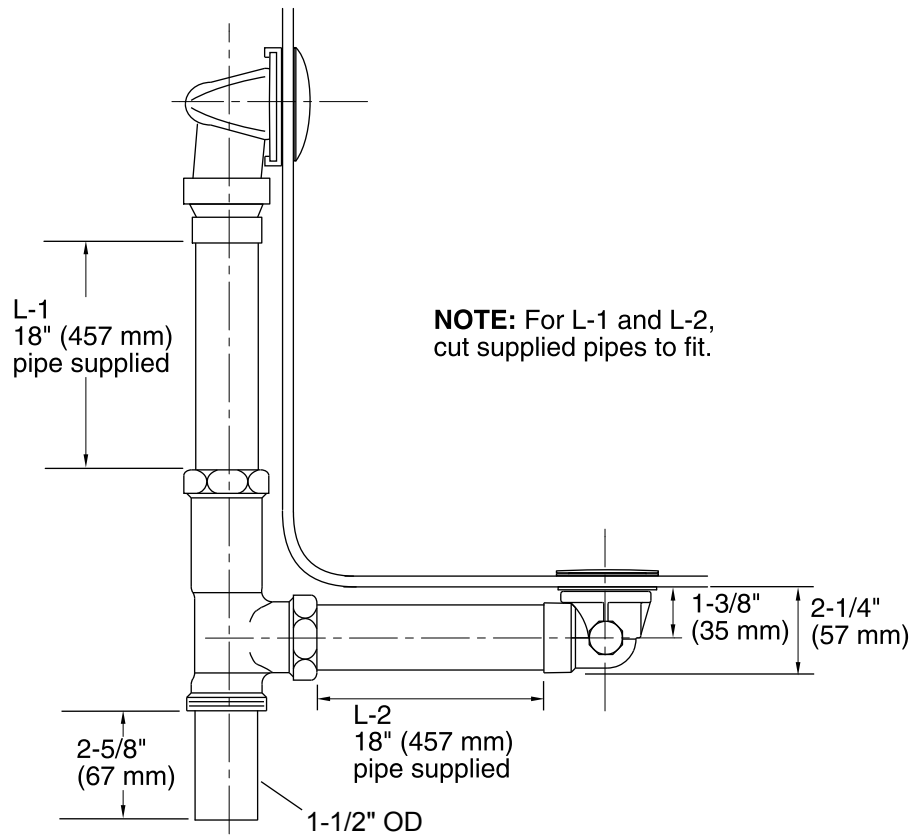

Features

- No internal linkages, reducing the chance of clogs in the overflow pipe.
- Swivel-ball joint construction for easy installation.
- Includes toe-activated closing, and brass tee and pipe.
- For use with Elevance™, Archer™, Underscore®, Rêve™, and Parity™ baths and whirlpools.

Material

- Solid-brass construction.
- KOHLER finishes resist corrosion and tarnishing.

Installation

- Above- or through-the-floor.

Codes/Standards

ASME A112.18.2/CSA B125.2

KOHLER® Faucet Lifetime Limited Warranty

Technical Information

All product dimensions are nominal.