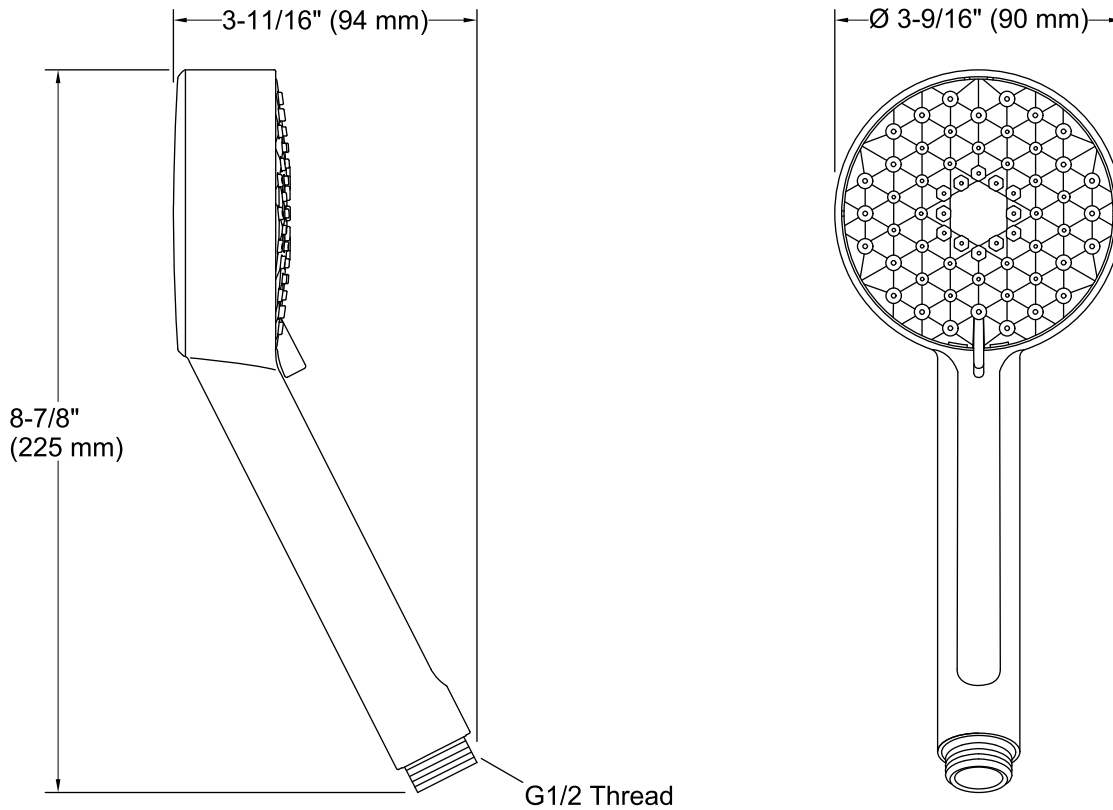

Technical Information

All product dimensions are nominal.

Handshower:

Rated maximum flow: 1.75 gal/min (6.6 l/min)

Notes

Install this product according to the installation instructions.

Plumbing codes require approved backflow prevention devices to be installed in-line to handshowers. Please consult with local plumbing officials.

Plumbing codes require an atmospheric vacuum breaker (such as Kohler Model K-9660) be installed in-line with handshowers. Please consult with local plumbing officials.