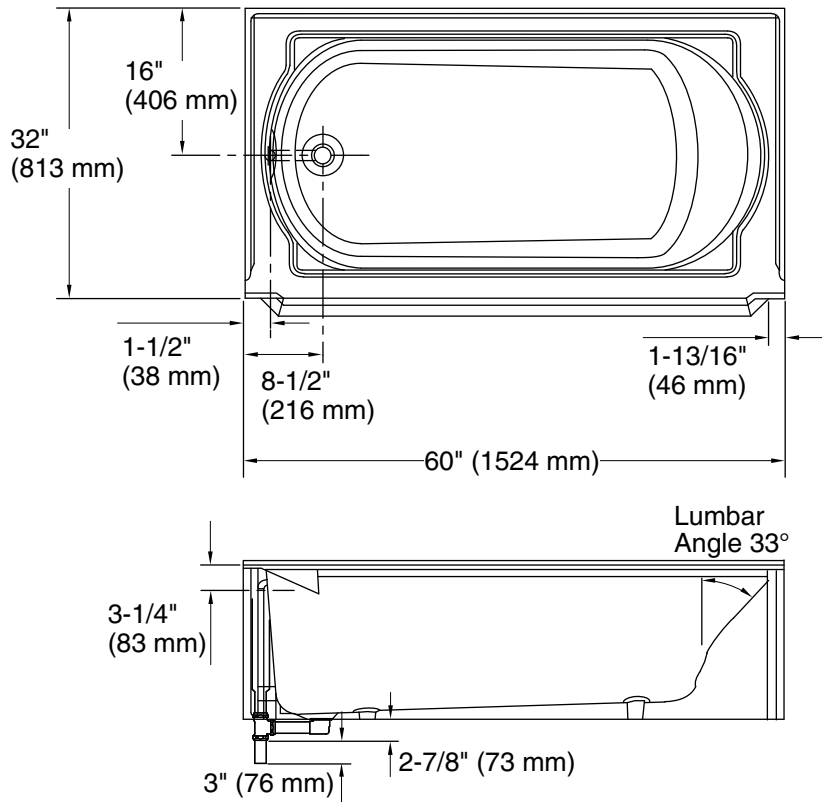

No change in measurements if connected with drain illustrated. (K-7161-AF)