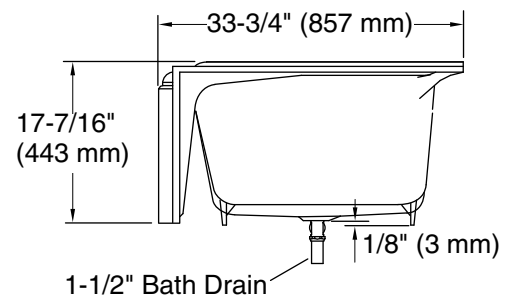

Technical Information

All product dimensions are nominal.

Installation:	Three-wall alcove
Drain location:	Left
Basin area, bottom:	45" x 23" (1143 mm x 584 mm)
Basin area, top:	54" x 25" (1372 mm x 635 mm)
Weight:	390 lbs (176.9 kg)
Minimum floor load:	61 lbs/ft ² (297.8 kg/m ²)
Water depth:	11-5/8" (295 mm)
Water capacity:	52 gal (196.8 L)
Minimum flat for door:	2" (51 mm)