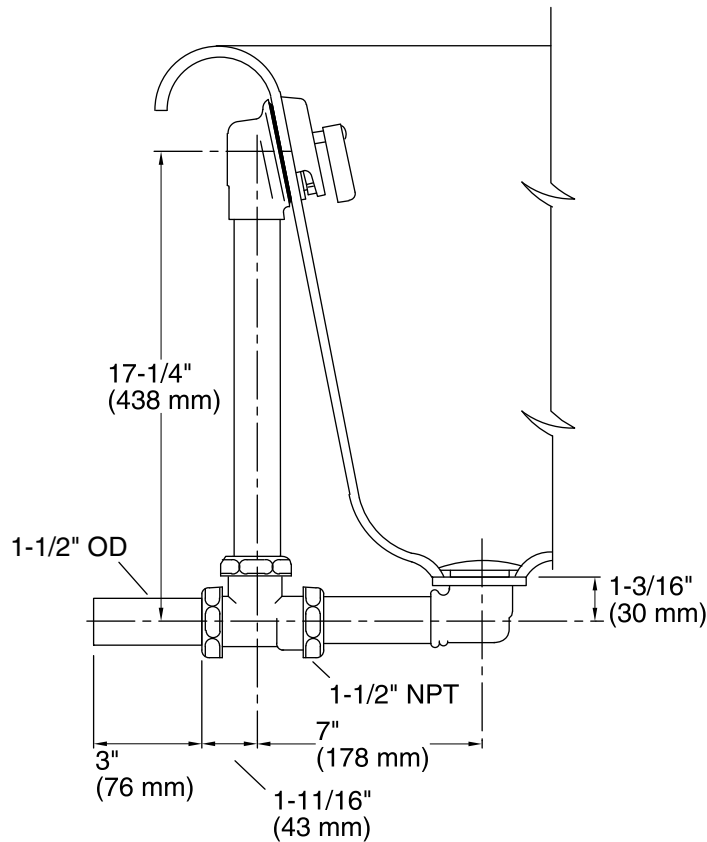

Features

- 17-gauge brass construction.
- Brass tailpiece.
- For above-the-floor installations.
- For use with Vintage® freestanding baths.

Codes/Standards

ASME A112.18.2/CSA B125.2

KOHLER® Faucet Lifetime Limited Warranty

Technical Information

All product dimensions are nominal.

Notes

Install this product according to the installation guide.