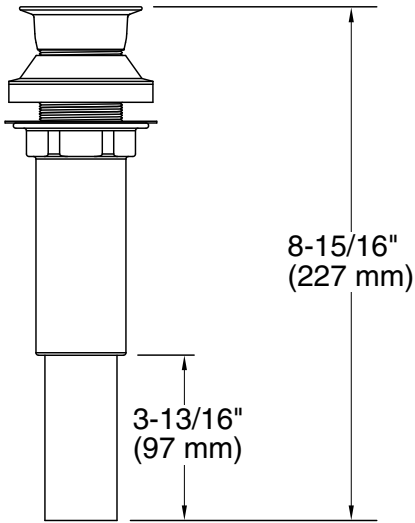

Features

- 1-1/4" (32 mm) connection.
- Without overflow.
- Decorative trim cap designs.
- Flower design.

Material

- Solid brass construction for durability and reliability.

Recommended Products/Accessories

1-1/4"
(32 mm) OD

Technical Information

All product dimensions are nominal.

Notes

Install this product in accordance with the installation instructions.