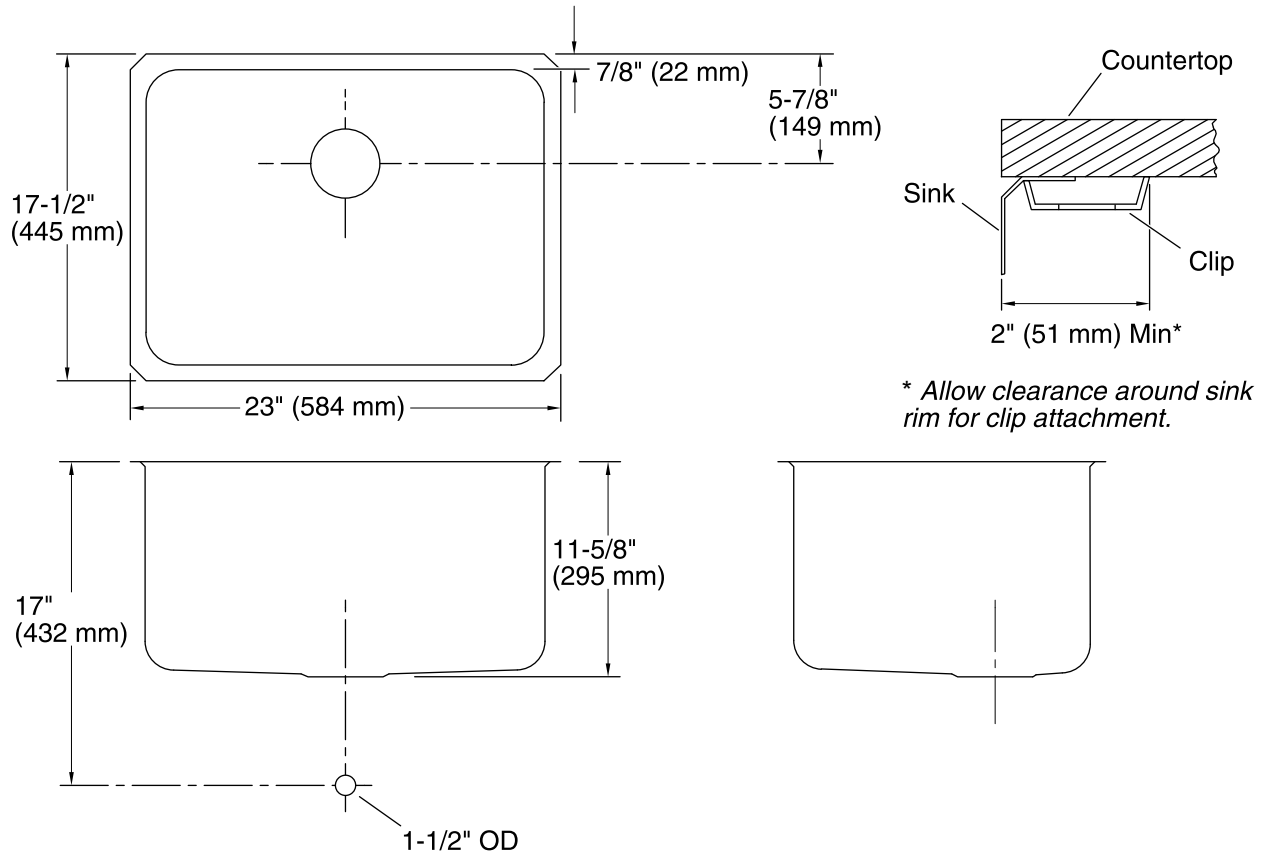

Undertone®
Under-mount Kitchen Sink
K-6661

Features

- 27-inch minimum base cabinet width.
- Single bowl.
- 11-1/4-inch depth provides generous workspace.
- No faucet holes.
- SilentShield Plus® sound-absorption technology helps maintain water temperature, reduces condensation, and decreases noise.
- Rear drain increases workspace in the sink and storage space underneath.
- Includes installation hardware.

Material

- 18-gauge stainless steel.

Installation

- Under-mount

Codes/Standards

ASME A112.19.3/CSA B45.4

**Lifetime Limited Warranty for
KOHLER® Stainless Steel Sinks**

See website for detailed warranty information.

Technical Information

All product dimensions are nominal.

Installation:	Under-mount, Under-mount
Bowl area (Only)	Length: 21-1/4" (540 mm) Width: 15-3/4" (400 mm) Bowl depth: 11-5/16" (287 mm) Water depth: 11-5/16" (287 mm)
Template:	113193-7, required, included