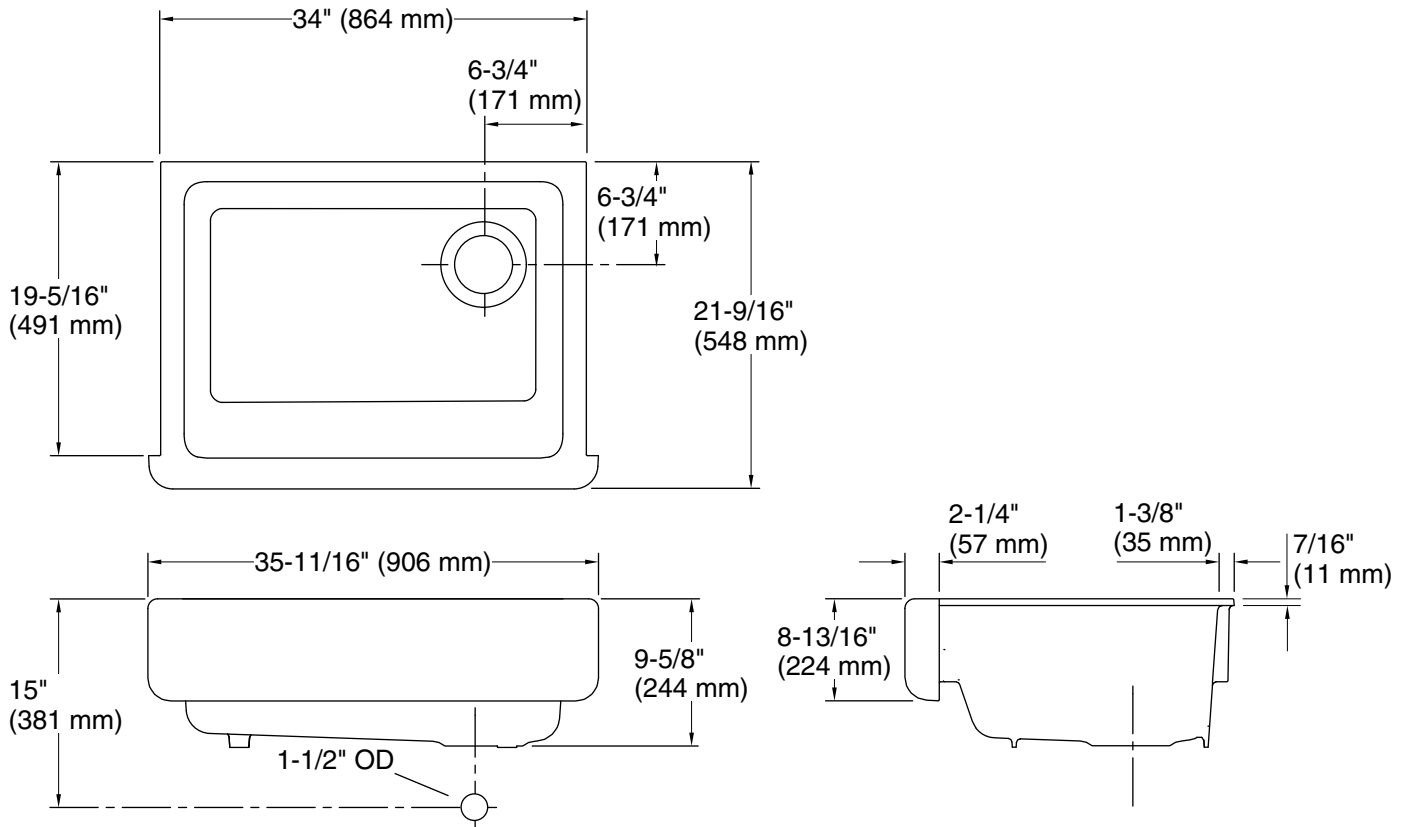

Features

- Fits minimum 36" apron sink base cabinet.
- Single bowl.
- 9" depth provides generous workspace.
- Self-Trimming® apron overlaps the cabinet face for easy installation and beautiful results.
- No faucet holes.
- Basin slopes 2 degrees toward drain to minimize water pooling.
- Offset drain increases workspace in the sink and storage space underneath.
- Includes cutout templates.
- Strainer not included.

Technical Information

All product dimensions are nominal.

| | |
|--------------------------|---|
| Bowl configuration: | Single |
| Installation: | Under-mount |
| Min. base cabinet width: | 36" (914 mm) |
| Bowl area (Only): | Length: 30-3/4" (781 mm) Width: 18-1/16" (459 mm) Bowl depth: 9" (229 mm) |
| Drain hole: | 3-5/8" (92 mm) |
| Template: | 1156910-7, required, included 1157001, required, included |

Notes

Install this product according to the installation instructions.

IMPORTANT! The distance from the top edge of the cabinet to the top of the cabinet door must be at least 9" (229 mm) to install this sink.