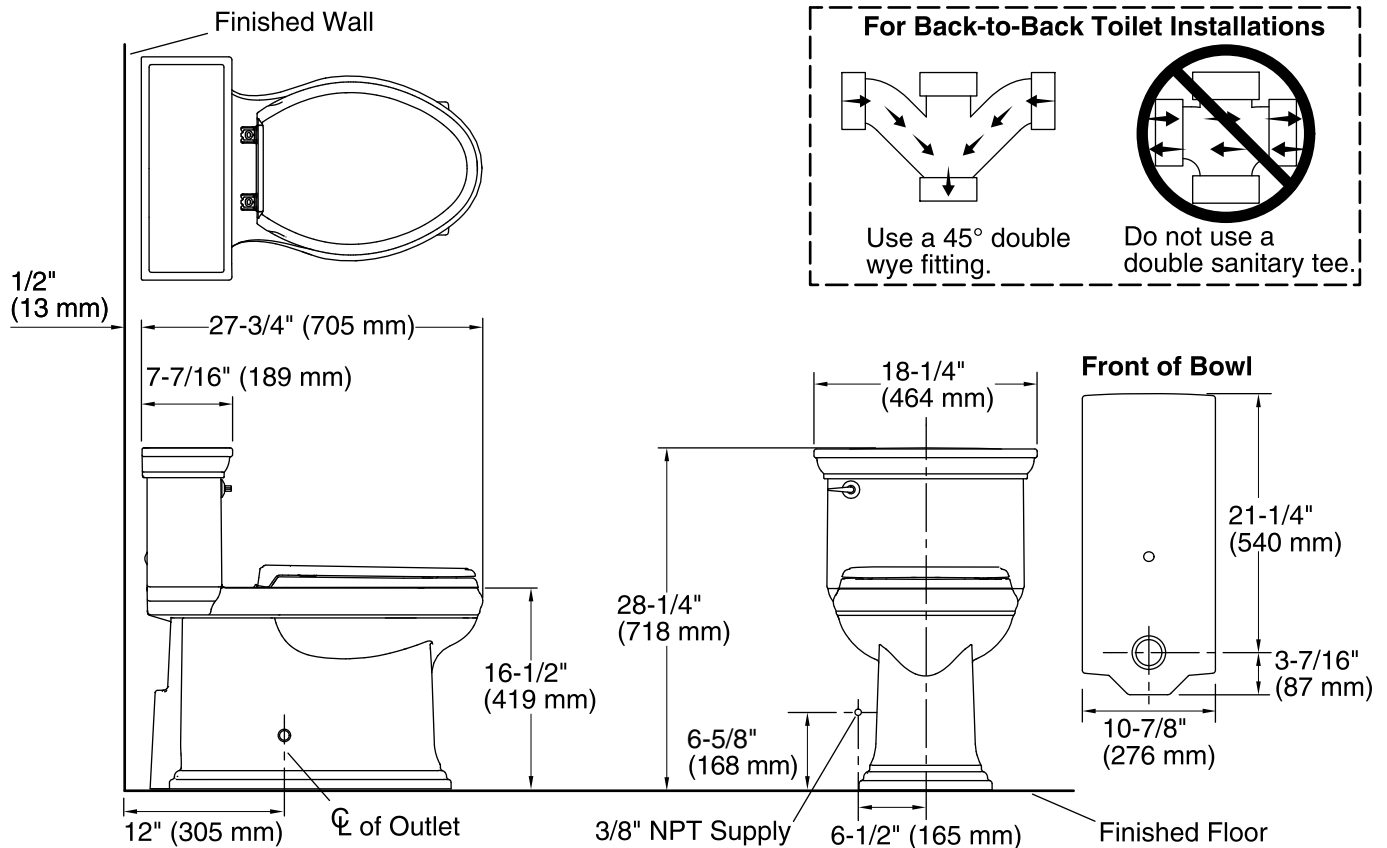

#### Features

- Vitreous china.
- One-piece.
- Comfort Height® Compact elongated bowl.
- AquaPiston® flushing system.
- Includes left-hand polished chrome trip lever.
- 1.28 gpf (4.8 lpf).
- 2-1/8" (54 mm) plastic trapway.
- 12" (305 mm) rough-in.
- Includes Glenbury™ Quiet-Close™ with Grip-Tight seat.
- Less supply.
- 9-5/8" (244 mm) x 7-3/8" (187 mm) water area.
- 27-3/4" (705 mm) x 18-1/4" (464 mm) x 28-1/4" (718 mm).
- Floor mount/Floor outlet.

#### Optional Accessories

K- 5383 10" Rough-in Full Skirt Trap and Attachment System  
K- 5381 14" Rough-in Full Skirt Trap and Attachment System

### Technical Information

All product dimensions are nominal.

Toilet type:	One-piece
Bowl shape:	Compact Elongated front
Flush type:	AquaPiston
Trap passageway:	2-1/8" (54 mm)
Water Consumption	
Full:	1.28 gpf (4.8 lpf)
Water surface size:	9-5/8" x 7-3/8" (244 mm x 187 mm)
Rim to water surface:	5-3/8" (137 mm)
Rough-in:	12" (305 mm)
Seat-mounting holes:	5-1/2" (140 mm)

### Notes

Install this product according to the installation guide.

For back-to-back toilet installations: Use only a 45 degree double wye fitting.