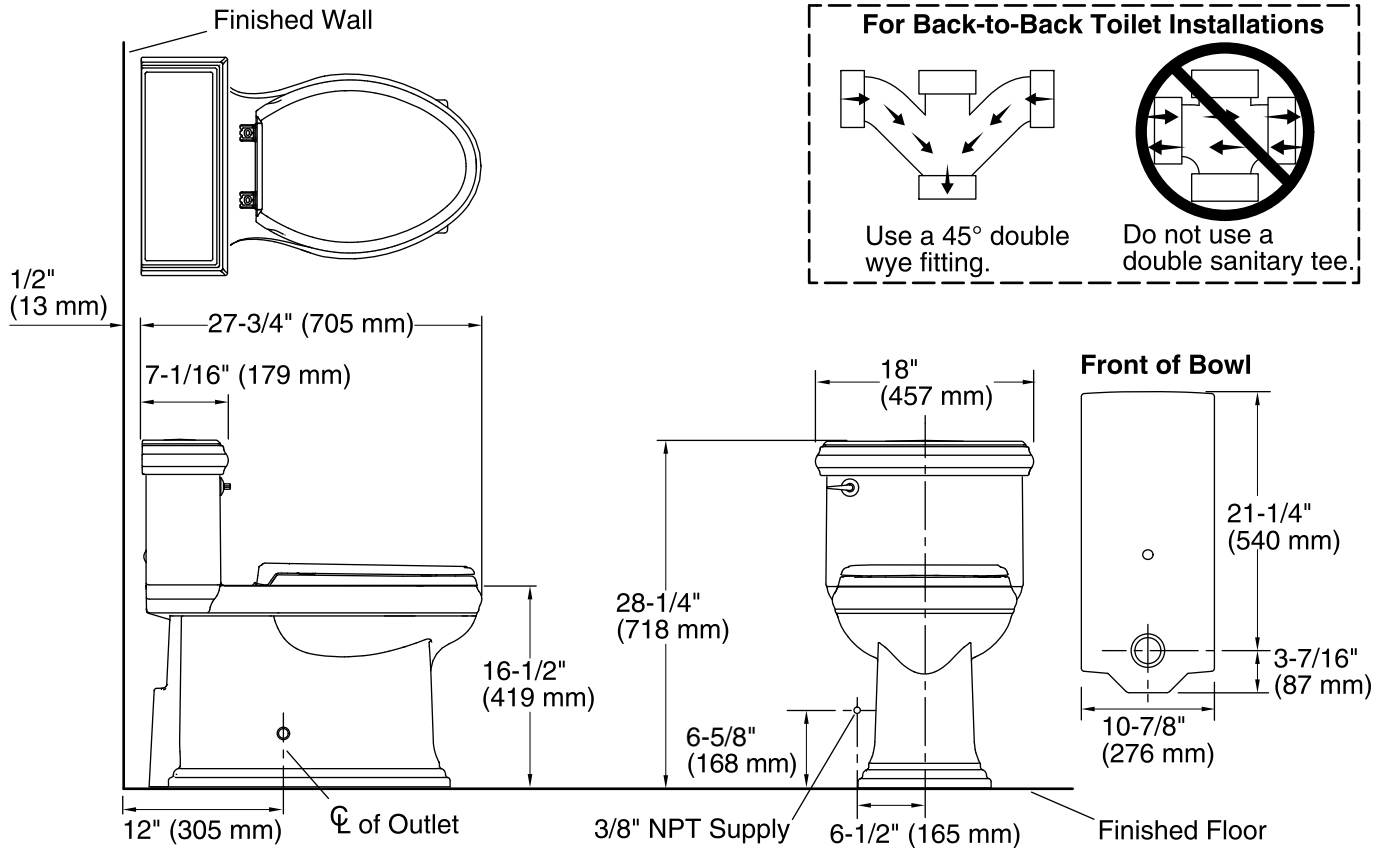

### Features

- Vitreous china.
- One-piece.
- Comfort Height® Compact elongated bowl.
- AquaPiston® flushing system.
- Includes left-hand polished chrome trip lever.
- 1.28 gpf (4.8 lpf).
- 2-1/8" (54 mm) plastic trapway.
- 12" (305 mm) rough-in.
- Includes Glenbury™ Quiet-Close™ with Grip-Tight seat.
- Less supply.
- 9-5/8" (244 mm) x 7-3/8" (187 mm) water area.
- 27-3/4" (705 mm) x 18" (457 mm) x 28-1/4" (718 mm).
- Floor mount/Floor outlet.

### Optional Accessories

- K-5383 10" Rough-in Full Skirt Trap and Attachment System
- K-5381 14" Rough-in Full Skirt Trap and Attachment System
- K-4733 Toilet Seat
- K-7637 Angle Supply with Stop (single)

### Technical Information

All product dimensions are nominal.

Toilet type:	One-piece
Bowl shape:	Compact Elongated front
Flush type:	AquaPiston
Trap passageway:	2-1/8" (54 mm)
Water Consumption	
Full:	1.28 gpf (4.8 lpf)
Water surface size:	9-5/8" x 7-3/8" (244 mm x 187 mm)
Rim to water surface:	5-3/8" (137 mm)
Rough-in:	12" (305 mm)
Seat-mounting holes:	5-1/2" (140 mm)

### Notes

Install this product according to the installation instructions.

For back-to-back toilet installations: Use only a 45° double wye fitting.