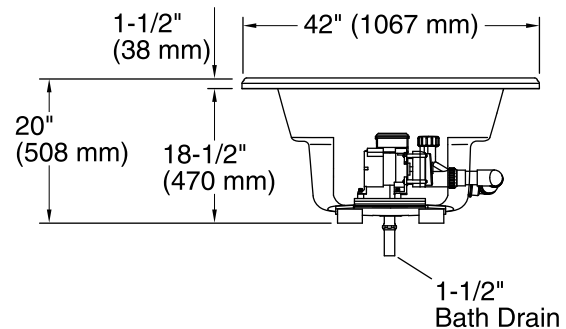

Features

- Integral lumbar support and armrests for comfort.
- End drain.
- Textured bottom surface.
- 20" (508 mm) x 66" (1676 mm) x 42" (1067 mm)

Material

- Acrylic

Hydrotherapy

- Single-speed whirlpool offers 6 fully adjustable hydro-massage jets for water flow and direction.

Color	Code	Description
-------	------	-------------

	0	White
	96	Biscuit
	47	Almond

No change in measurements if connected with drain illustrated. (K-37382)

■ Recommended faucet area

Drop-In Rim Detail

Access Panel
20" (508 mm) W x
15" (381 mm) H

All product dimensions are nominal.

Installation: Drop-in, Under-mount
 Drain location: End
 Basin area, bottom: 48-5/8" x 24-1/2" (1235 mm x 622 mm)
 Basin area, top: 60" x 32-3/16" (1523 mm x 818 mm)
 Minimum floor load: 34 lbs/ft² (166 kg/m²)
 Water depth: 14-5/16" (364 mm)
 Water capacity: 70 gal (265 L)
 Template: Drop-in, 1233384-7, not required, included
 Under-mount, 123, not required, not included
 Electrical component rating: Pump: 120 V, 7.5 A, 60 Hz
 Pump speed: Single