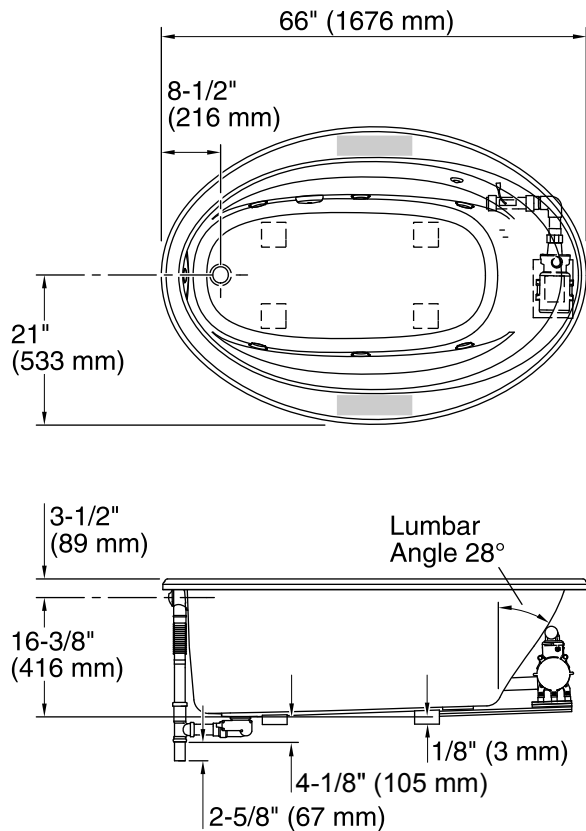

Features

- Integral lumbar support and armrests for comfort.
- End drain.
- Textured bottom surface.
- 20" (508 mm) x 66" (1676 mm) x 42" (1067 mm)

Material

- Acrylic

Hydrotherapy

- Single-speed whirlpool offers 6 fully adjustable hydro-massage jets for water flow and direction.

Color	Code	Description
-------	------	-------------

	0	White
	96	Biscuit
	47	Almond

No change in measurements if connected with drain illustrated. (K-37382)

■ Recommended faucet area

Drop-In Rim Detail

Access Panel
20" (508 mm) W x
15" (381 mm) H

All product dimensions are nominal.

Installation: Drop-in, Under-mount
 Drain location: End
 Basin area, bottom: 48-5/8" x 24-1/2" (1235 mm x 622 mm)
 Basin area, top: 60" x 32-3/16" (1523 mm x 818 mm)
 Minimum floor load: 34 lbs/ft² (166 kg/m²)
 Water depth: 14-5/16" (364 mm)
 Water capacity: 70 gal (265 L)
 Template: Drop-in, 1233384-7, not required, included
 Under-mount, 123, not required, not included
 Electrical component rating: Pump: 120 V, 7.5 A, 60 Hz
 Pump speed: Single

Notes

Measure your actual product for rough-in details.

Install this product according to the installation instructions.

The hot water supply should be 70% of the capacity of the bath or greater. Installations will vary.