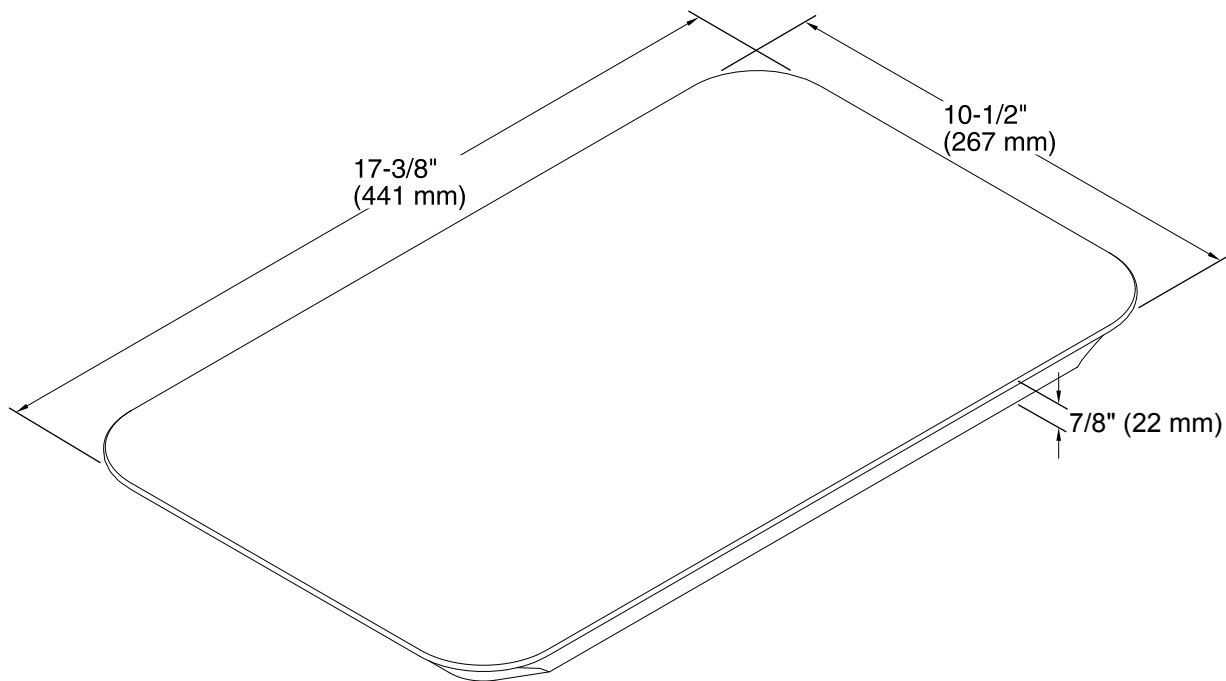

Features

- Fits over K-5871 and K-5872 Riverby sinks.
- Durable hardwood construction.
- Provides a workstation for quick and easy food prepping.
- Maple wood.

Codes/Standards

None Applicable

KOHLER® One-Year Limited Warranty

See website for detailed warranty information.

Technical Information

All product dimensions are nominal.