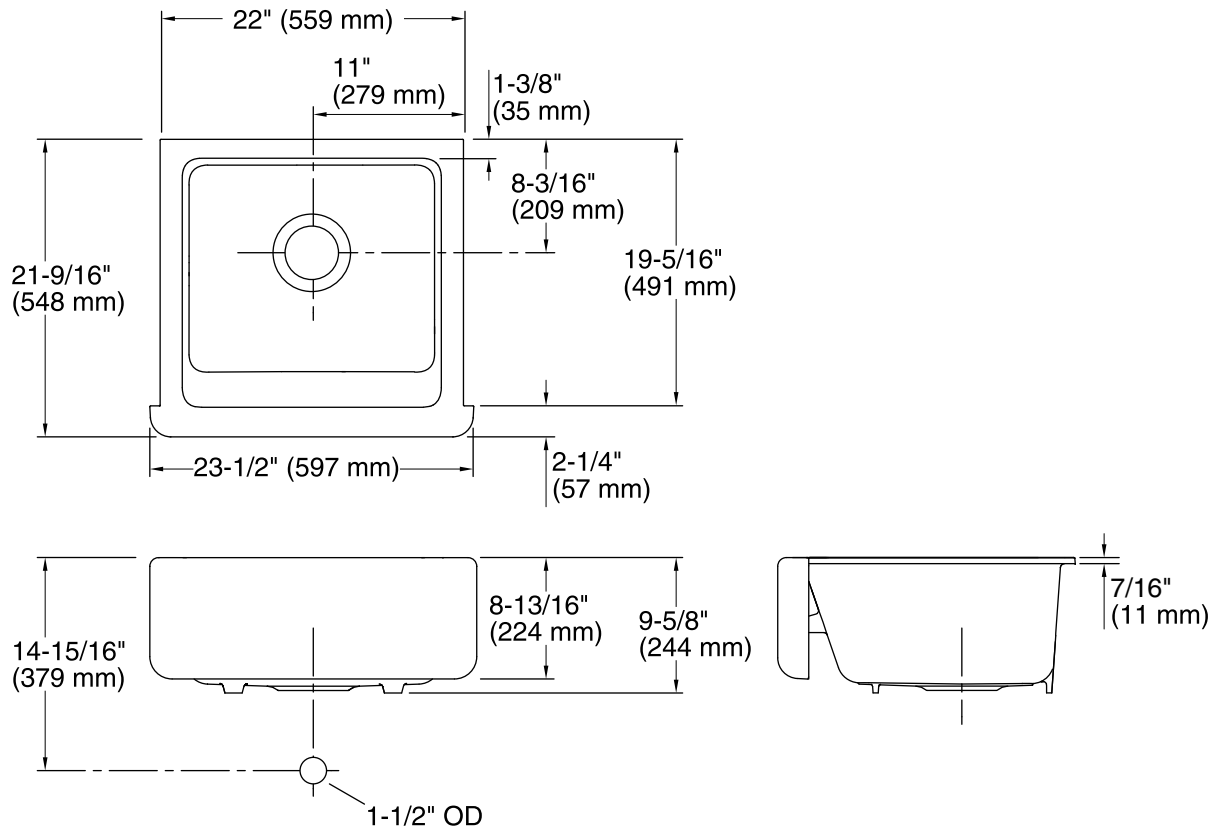

Features

- Fits minimum 24-inch apron sink base cabinet.
- Single bowl.
- 9-inch depth.
- Self-Trimming apron overlaps the cabinet face for easy installation and beautiful results.
- No faucet holes.
- Includes cutout templates.
- Center drain.
- KOHLER enameled cast iron
- Under-mount installation

Technical Information

All product dimensions are nominal.

Bowl configuration: Single

Installation: Under-mount

Min. base cabinet width: 24" (610 mm)

Bowl area (Only) Length: 18-13/16" (477 mm)

Width: 18-1/16" (459 mm)

Bowl depth: 9" (229 mm)

Water depth: 9" (229 mm)

Drain hole: 3-5/8" (92 mm)

Template: Apron Front, 1247417, required, included
Under-mount, 1239229-7, required, included

Notes

Install this product according to the installation guide.