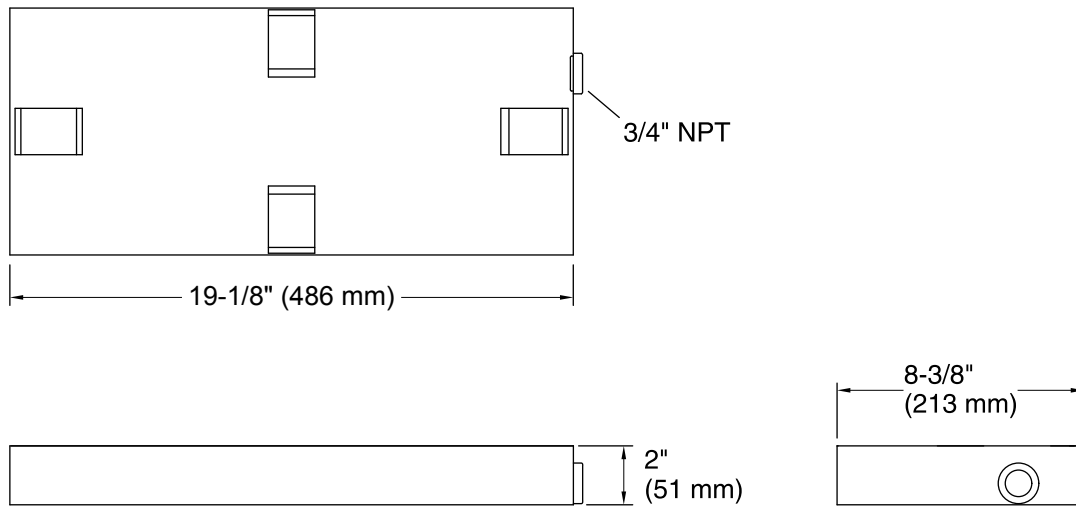

- Recommended for Invigoration™ Series Steam Generators sizes 5kW, 7kW, 9kW, 11kW, 18kW, and 22kW
- Tandem Generators 18kW and 22kW require two drain pans.
- 3/4" NPT Outlet for drain connection.
- Durable stainless steel construction is corrosion resistant.
- Protects against water damage from leaks or pressure relief.

### Codes/Standards

None Applicable

See website for detailed warranty information.

**Technical Information**

All product dimensions are nominal.

**Notes**

Install this product according to the installation guide.