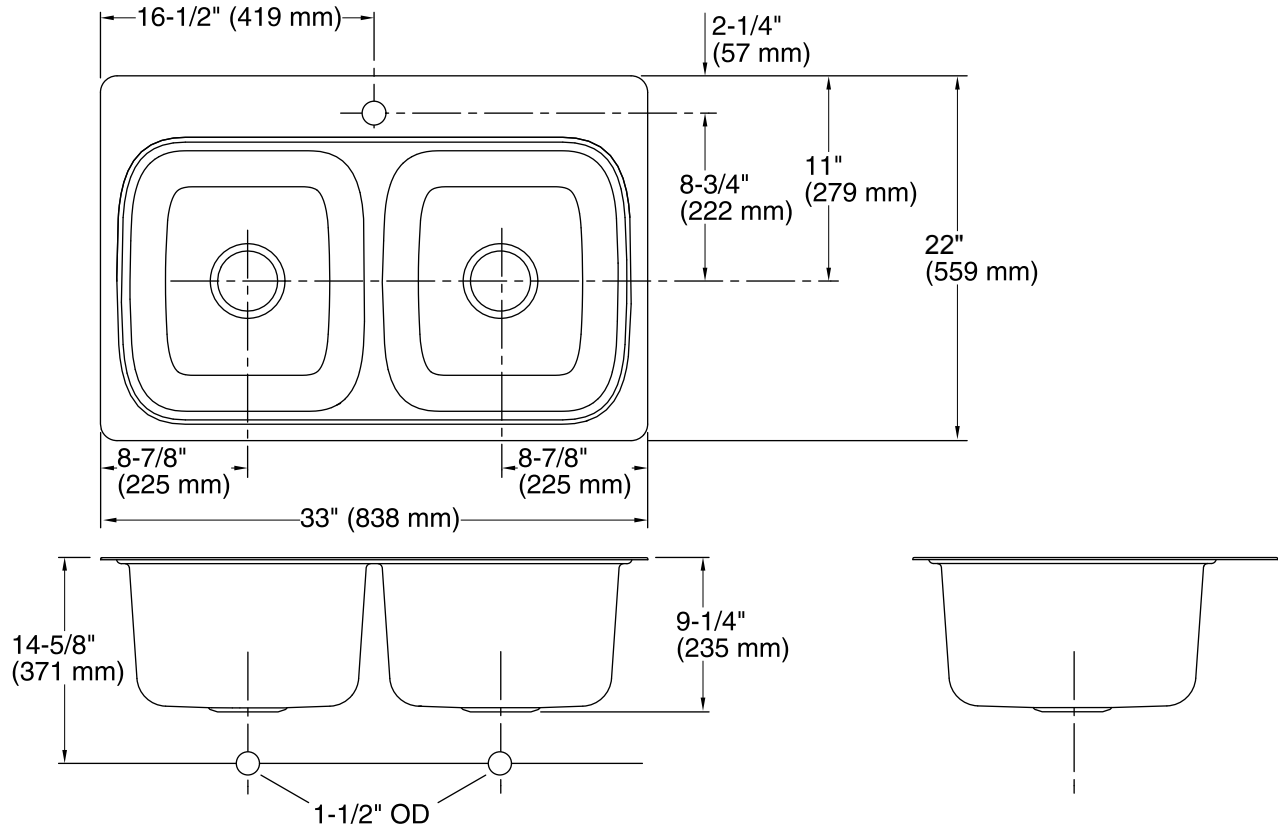

Verse™
Top-mount Kitchen Sink
K-5267-1

Features

- 36-inch minimum base cabinet width.
- Double equal bowl.
- 9-inch depth.
- Single faucet hole.
- SilentShield® sound-absorption technology offers quieter performance.
- Includes installation hardware.

Material

- 18-gauge stainless steel.

Installation

- Top-mount

Codes/Standards

ASME A112.19.3/CSA B45.4

**Lifetime Limited Warranty for
KOHLER® Stainless Steel Sinks**

See website for detailed warranty information.

Technical Information

All product dimensions are nominal.

Bowl configuration: Double equal

Installation: Top-mount

Min. base cabinet width: 36" (914 mm)

Bowl area (Left)
 Length: 14-3/16" (360 mm)
 Width: 15-11/16" (398 mm)
 Bowl depth: 9" (229 mm)

Bowl area (Right)
 Length: 14-3/16" (360 mm)
 Width: 15-11/16" (398 mm)
 Bowl depth: 9" (229 mm)

Number of deck holes: 1

Faucet hole(s): 1-7/16" (37 mm)

Drain hole: 3-5/8" (92 mm)

Notes

Install this product according to the installation instructions.