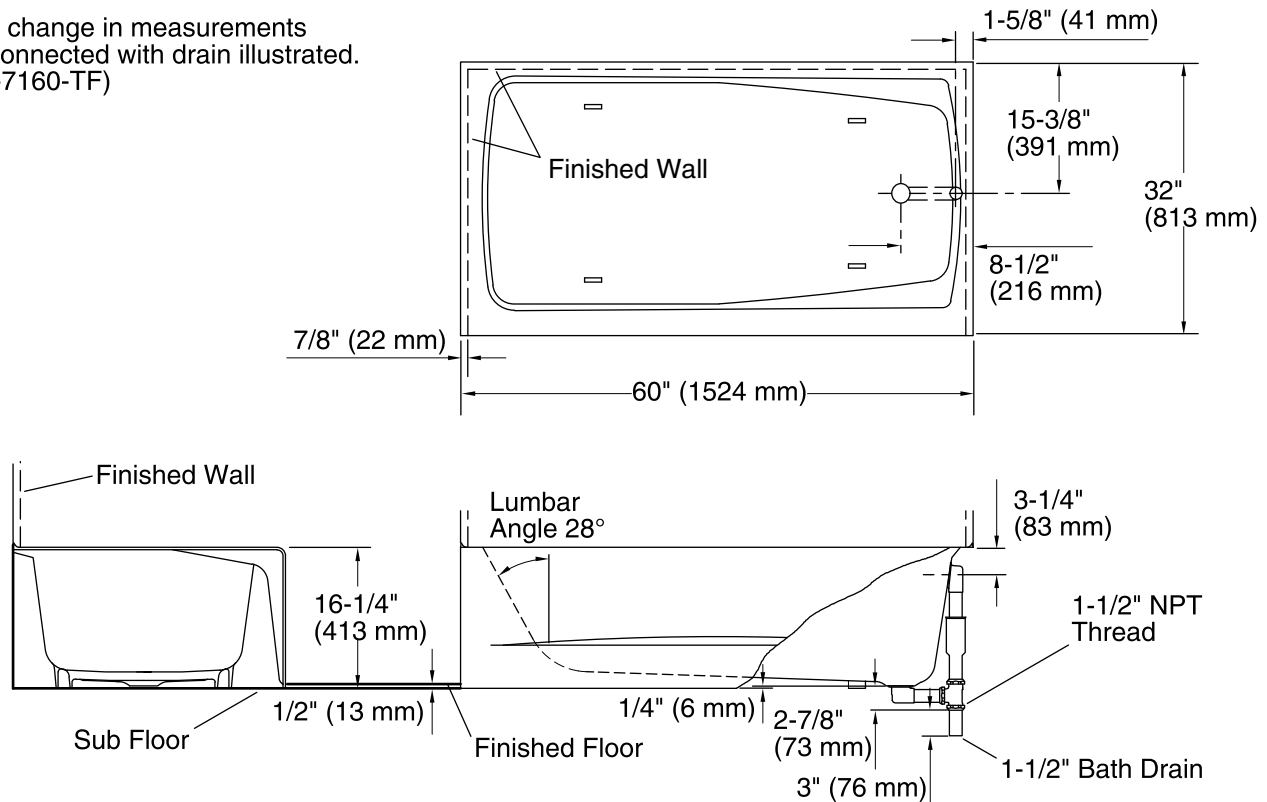

Features

- 59-1/2"L x 32"W x 16-1/4"H
- Standard 5' x 32" size for alcove installation
- Integral apron for quick installation
- Constructed KOHLER® Cast Iron
- Designed for one-person bathing

Recommended Products/Accessories

Color tiles intended for reference only.

Color	Code	Description
	0	White
	96	Biscuit
	47	Almond
	55	Innocent Blush™
	45	Wild Rose™

No change in measurements if connected with drain illustrated. (K-7160-TF)

Technical Information

All product dimensions are nominal.

Installation:	Three-wall alcove
Drain location:	Right
Basin area, bottom:	46" x 20" (1168 mm x 508 mm)
Basin area, top:	54" x 24" (1372 mm x 610 mm)
Weight:	351 lbs (159.2 kg)
Minimum floor load:	56 lbs/ft ² (273.4 kg/m ²)
Water depth:	10-7/8" (276 mm)
Water capacity:	45 gal (170.3 L)
Minimum flat for door:	2" (51 mm)