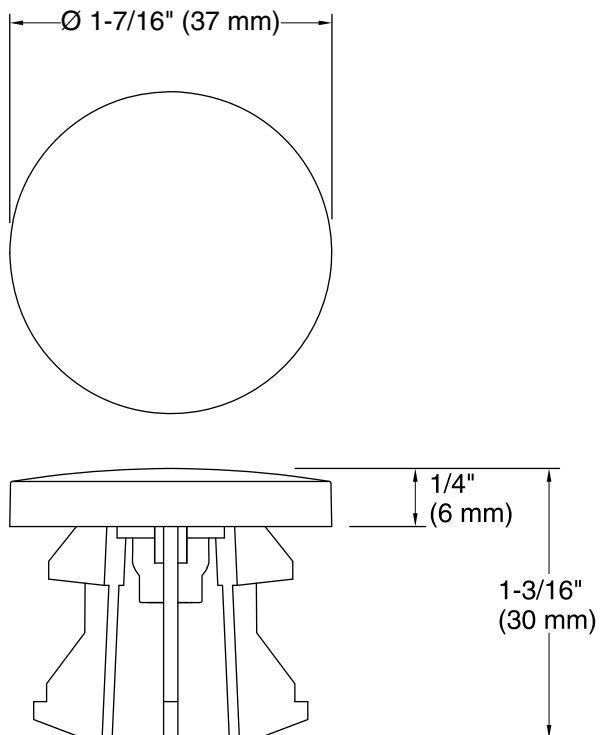

Features

- Overflow cap attractively conceals drain while still allowing water to exit the sink.
- For use with Escale, Rêve™, Leaf™, Fit™, and Ronde™ sinks.
- Coordinates with other products in the Escale Collection.

Technical Information

All product dimensions are nominal.

Notes

Install this product according to the installation guide.