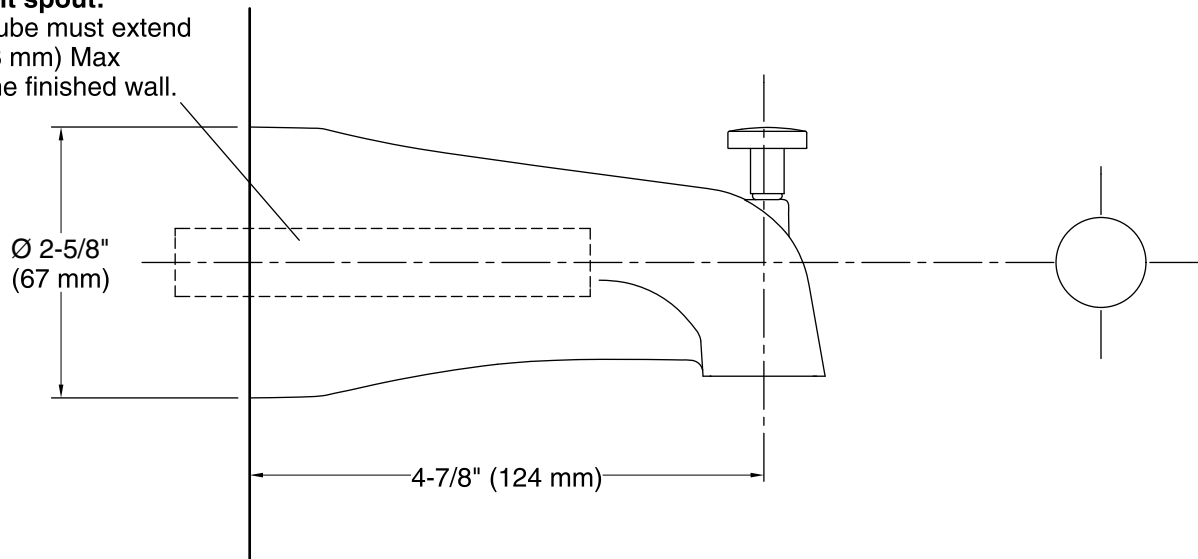

For slip-fit spout:
5/8" OD tube must extend
3-1/4" (83 mm) Max
beyond the finished wall.

Technical Information

All product dimensions are nominal.

Notes

Install this product according to the installation guide.