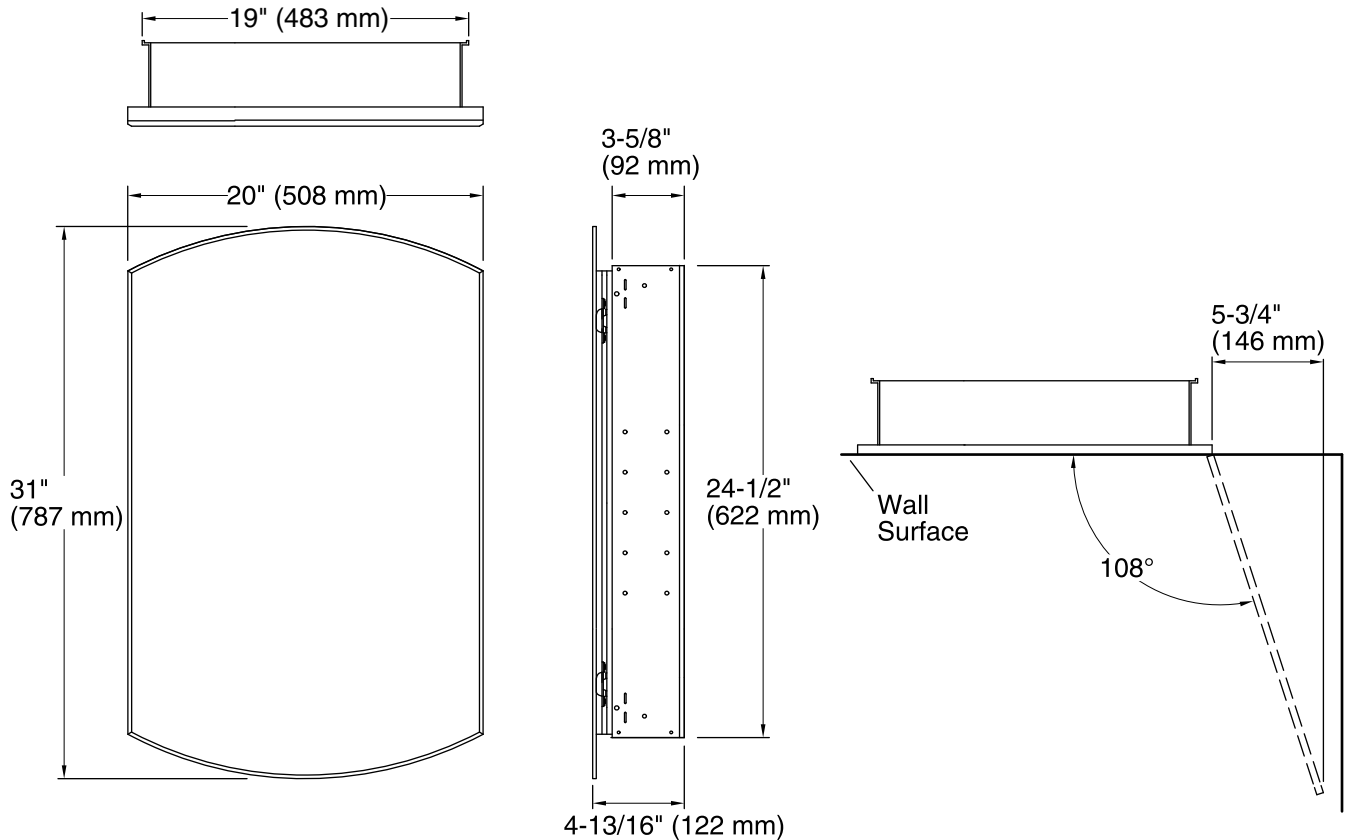

Features

- Two adjustable tempered glass shelves.
- Full-overlay mirrored door with beveled edges.
- Mirrors on back of door and interior back of cabinet.
- Two-way adjustable hinges with 108-degree opening capability for easy cabinet access.
- Can be installed with left- or right-hand swing.
- Includes mounting hardware for surface or recessed installation.
- Includes side mirror kit for surface mount installation.
- Coordinates with other products in the Archer collection.

See website for detailed warranty information.

Technical Information

All product dimensions are nominal.

Notes

Install this product according to the installation guide.

When determining the height of the medicine cabinet, ensure the mirrored door will clear all obstacles (such as a faucet). A minimum distance of 2" (51 mm) is required.

Roughing-in opening for recess-mount installations: 19-1/4" (489 mm) x 25-1/4" (641 mm) x 3-15/16" (100 mm).