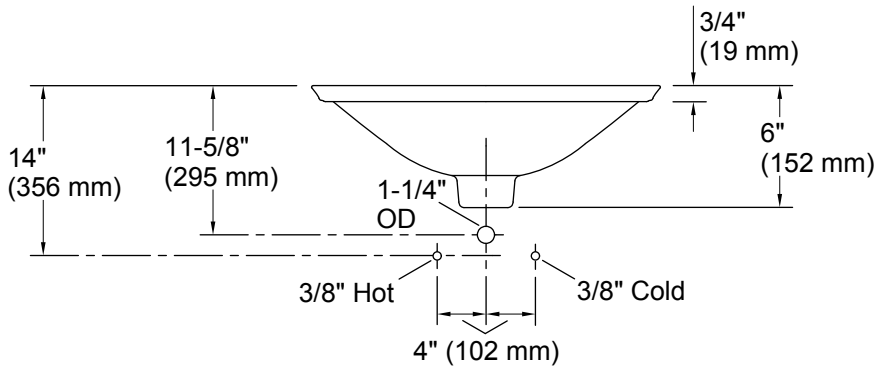

Dutchmaster Blush Floral™ Carillon® Round

Wading Pool® Bathroom Sink

K-30333-DM1

Features

- Vitreous china with decorative design.
- Wading Pool®
- 17-11/16" diameter
- Without overflow.

ADA

Codes/Standards

	0	White
--	---	-------

Dutchmaster Blush Floral™ Carillon® Round

Wading Pool® Bathroom Sink

K-30333-DM1

Recommended ADA Installation

Technical Information

All product dimensions are nominal.

- Bowl configuration: Single
- Installation: Drop-in
- Bowl area (Only): Diameter: 17-11/16" (449 mm)
Bowl depth: 4" (102 mm)
Water depth: 4" (102 mm)
- Template: 1242827, required, included