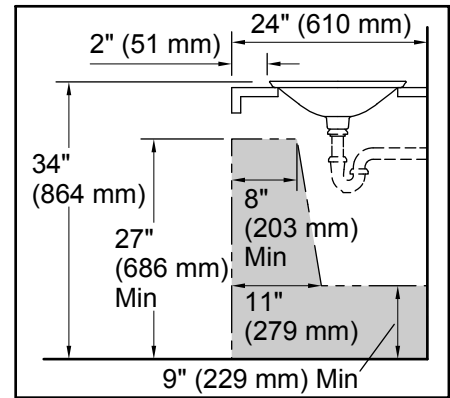

Dutchmaster Blush Floral™ Carillon® Round

Wading Pool® Bathroom Sink

K-30333-DM1

Features

- Vitreous china with decorative design.
- Wading Pool®
- 17-11/16" diameter
- Without overflow.

ADA

Codes/Standards

	0	White
--	---	-------

Dutchmaster Blush Floral™ Carillon® Round

Wading Pool® Bathroom Sink

K-30333-DM1

Recommended ADA Installation

Technical Information

All product dimensions are nominal.

- Bowl configuration: Single
- Installation: Drop-in
- Bowl area (Only): Diameter: 17-11/16" (449 mm)
Bowl depth: 4" (102 mm)
Water depth: 4" (102 mm)
- Template: 1242827, required, included