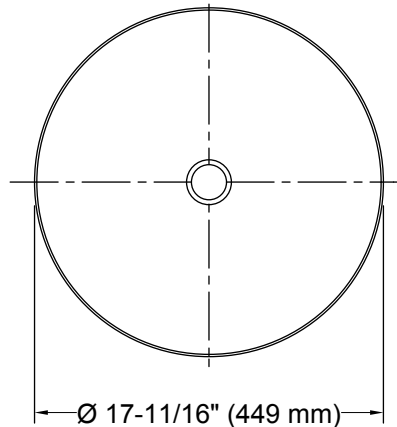

Dutchmaster Blush Floral™ Carillon® Round

Wading Pool® Bathroom Sink

K-30333-DM1

Features

- Vitreous china with decorative design.
- Wading Pool®
- 17-11/16" diameter
- Without overflow.

ADA

Codes/Standards

	0	White
--	---	-------

Dutchmaster Blush Floral™ Carillon® Round

Wading Pool® Bathroom Sink

K-30333-DM1

Recommended ADA Installation

Technical Information

All product dimensions are nominal.

- Bowl configuration: Single
- Installation: Drop-in
- Bowl area (Only): Diameter: 17-11/16" (449 mm)
Bowl depth: 4" (102 mm)
Water depth: 4" (102 mm)
- Template: 1242827, required, included