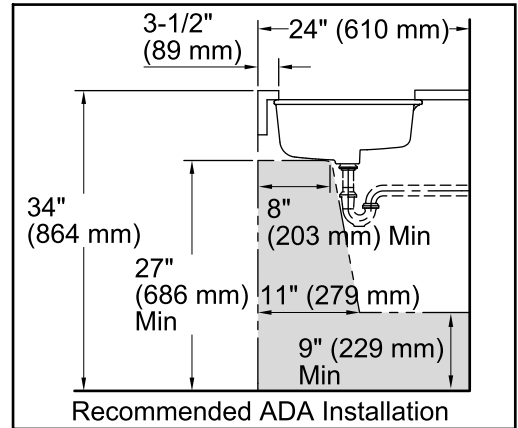

Verticyl® Rectangle

Under-mount Bathroom Sink

K-2882

Features

- Geometric rectangular basin with vertical sides.
- Overflow drain.
- No faucet holes; requires wall- or counter-mount faucet.

Material

- Vitreous china.

THE BOLD LOOK
OF **KOHLER**®

Technical Information

All product dimensions are nominal.

- Bowl configuration: Single
- Installation: Under-mount
- Bowl area (Only): Length: 17-1/4" (438 mm)
Width: 13" (330 mm)
Water depth: 3-1/8" (79 mm)
- Drain hole: 1-3/4" (44 mm)
- Template: 1109226-7, required, not included