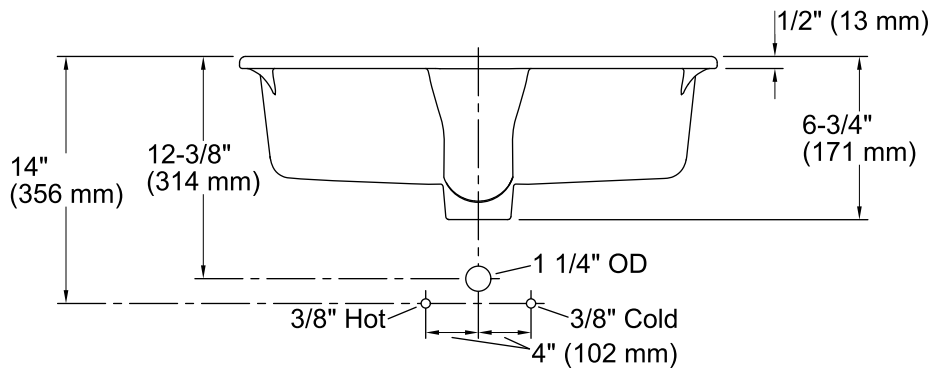

Verticyl® Rectangle

Under-mount Bathroom Sink

K-2882

Features

- Geometric rectangular basin with vertical sides.
- Overflow drain.
- No faucet holes; requires wall- or counter-mount faucet.

Material

- Vitreous china.

THE BOLD LOOK
OF **KOHLER**®

Technical Information

All product dimensions are nominal.

- Bowl configuration: Single
- Installation: Under-mount
- Bowl area (Only): Length: 17-1/4" (438 mm)
Width: 13" (330 mm)
Water depth: 3-1/8" (79 mm)
- Drain hole: 1-3/4" (44 mm)
- Template: 1109226-7, required, not included