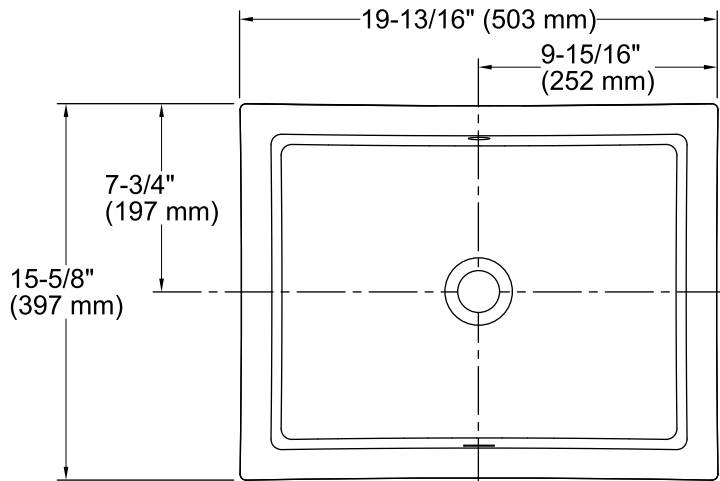

Verticyl® Rectangle

Under-mount Bathroom Sink

K-2882

Features

- Geometric rectangular basin with vertical sides.
- Overflow drain.
- No faucet holes; requires wall- or counter-mount faucet.

Material

- Vitreous china.

THE BOLD LOOK
OF **KOHLER**®

Technical Information

All product dimensions are nominal.

- Bowl configuration: Single
- Installation: Under-mount
- Bowl area (Only): Length: 17-1/4" (438 mm)
Width: 13" (330 mm)
Water depth: 3-1/8" (79 mm)
- Drain hole: 1-3/4" (44 mm)
- Template: 1109226-7, required, not included